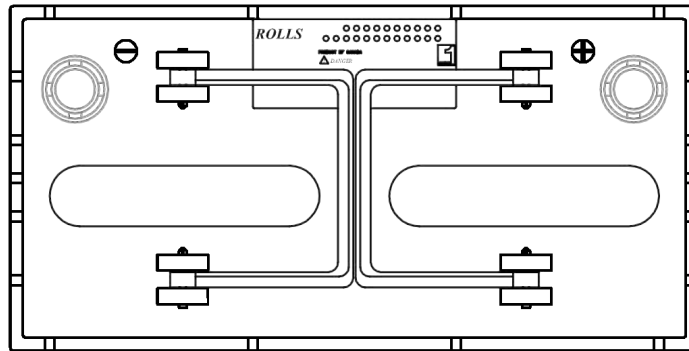

Rolls

SERIES	MODEL	VOLTAGE	WARRANTY	20 HR RATE	100 HR RATE	TERMINAL TYPE	LENGTH		WIDTH		HEIGHT		WEIGHT	
							inches	mm	inches	mm	inches	mm	lbs	kg
4000	12 FS 135	12 V	7 YEAR	136	181	AUTO	13 3/16 "	335 mm	6 3/4 "	171 mm	11 5/8 "	295 mm	90.0 lbs	40.82 kg

1.0		6 CELL / 12 VOLT	72.0 lbs	32.66 kg	12 FS 135.DWG	01-10-2016	WWW.ROLLSBATTERY.COM EMAIL: SALES@ROLLSBATTERY.COM PHONE: 1.800.681.9914
REV	JPEG NOT TO SCALE	DESCRIPTION	lbs	kg	DRAWING	DATE	
			DRY WEIGHT				