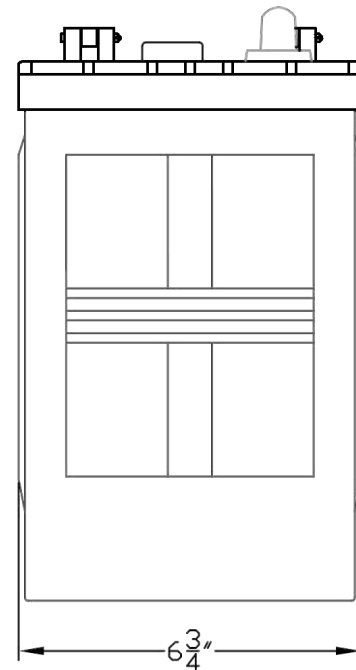

Rolls

SERIES	MODEL	VOLTAGE	WARRANTY	20 HR RATE	100 HR RATE	TERMINAL TYPE	LENGTH		WIDTH		HEIGHT		WEIGHT	
							inches	mm	inches	mm	inches	mm	lbs	kg
4000	12 FS 135	12 V	7 YEAR	136	181	AUTO	13 3/16 "	335 mm	6 3/4 "	171 mm	11 5/8 "	295 mm	90.0 lbs	40.82 kg

1.0		6 CELL / 12 VOLT	72.0 lbs	32.66 kg	12 FS 135.DWG	01-10-2016	WWW.ROLLSBATTERY.COM EMAIL: SALES@ROLLSBATTERY.COM PHONE: 1.800.681.9914
REV	JPEG NOT TO SCALE	DESCRIPTION	lbs	kg	DRAWING	DATE	
			DRY WEIGHT				