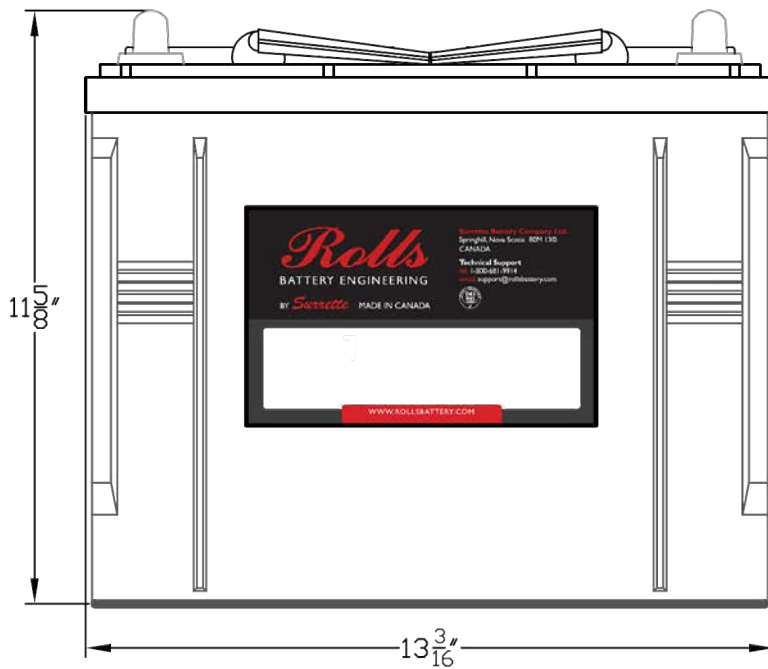

Rolls

SERIES	MODEL	VOLTAGE	WARRANTY	20 HR RATE	100 HR RATE	TERMINAL TYPE	LENGTH		WIDTH		HEIGHT		WEIGHT	
							inches	mm	inches	mm	inches	mm	lbs	kg
4000	12 FS 135	12 V	7 YEAR	136	181	AUTO	13 3/16 "	335 mm	6 3/4 "	171 mm	11 5/8 "	295 mm	90.0 lbs	40.82 kg

1.0		6 CELL / 12 VOLT	72.0 lbs	32.66 kg	12 FS 135.DWG	01-10-2016	WWW.ROLLSBATTERY.COM EMAIL: SALES@ROLLSBATTERY.COM PHONE: 1.800.681.9914
REV	JPEG NOT TO SCALE	DESCRIPTION	lbs	kg	DRAWING	DATE	
			DRY WEIGHT				