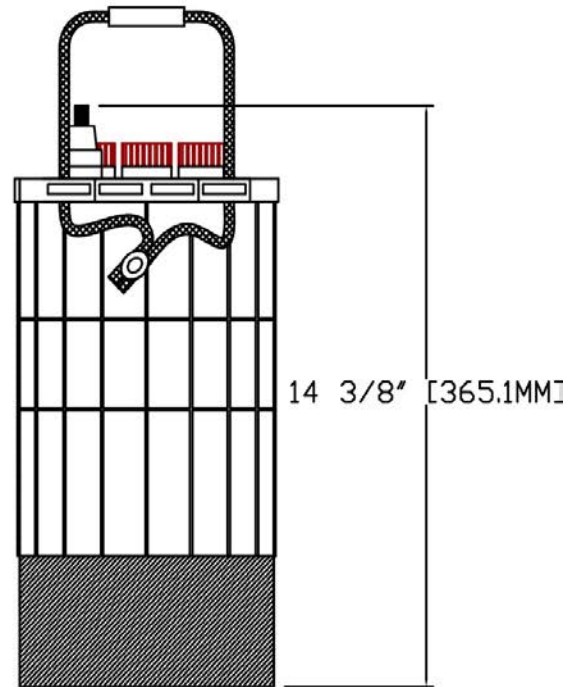

Rolls

SERIES	MODEL	VOLTAGE	WARRANTY	20 HR RATE	100 HR RATE	TERMINAL TYPE	LENGTH		WIDTH		HEIGHT		WEIGHT	
							inches	mm	inches	mm	inches	mm	lbs	kg
4000	12 FS 200	12 V	7 YEAR	200	266	UNIV	15 3/8 "	391 mm	7 "	178 mm	14 3/8 "	365 mm	125.0 lbs	56.70 kg

1.0		6 CELL / 12 VOLT	97.0 lbs	44.00 kg	12 FS 200.DWG	01-05-2014	WWW.ROLLSBATTERY.COM EMAIL: SALES@ROLLSBATTERY.COM PHONE: 1.800.681.9914
REV	JPEG NOT TO SCALE	DESCRIPTION	lbs	kg	DRAWING	DATE	
			DRY WEIGHT				