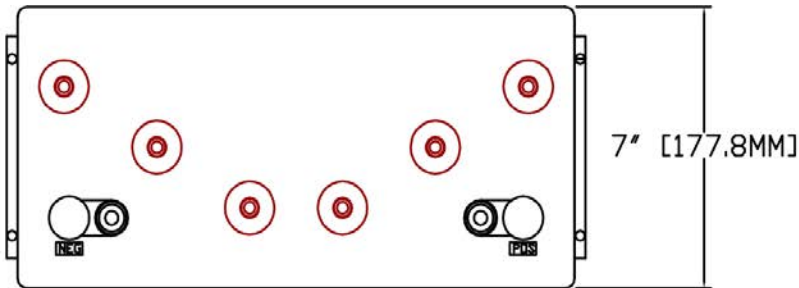

Rolls

SERIES	MODEL	VOLTAGE	WARRANTY	20 HR RATE	100 HR RATE	TERMINAL TYPE	LENGTH		WIDTH		HEIGHT		WEIGHT	
							inches	mm	inches	mm	inches	mm	lbs	kg
4000	12 FS 200	12 V	7 YEAR	200	266	UNIV	15 3/8 "	391 mm	7 "	178 mm	14 3/8 "	365 mm	125.0 lbs	56.70 kg

1.0		6 CELL / 12 VOLT	97.0 lbs	44.00 kg	12 FS 200.DWG	01-05-2014	WWW.ROLLSBATTERY.COM EMAIL: SALES@ROLLSBATTERY.COM PHONE: 1.800.681.9914
REV	JPEG NOT TO SCALE	DESCRIPTION	lbs	kg	DRAWING	DATE	
			DRY WEIGHT				