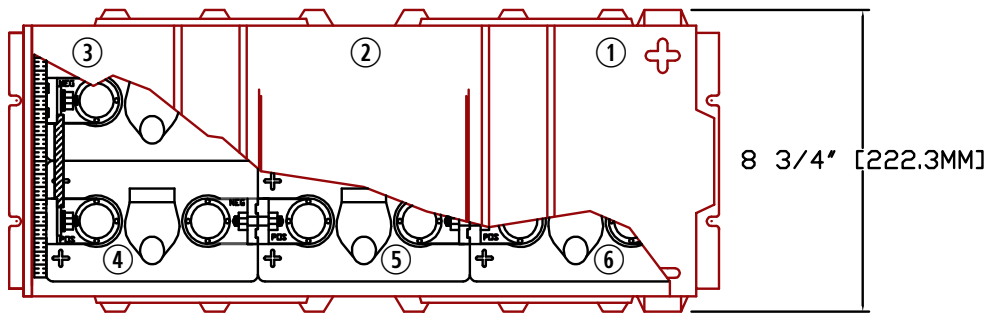

Rolls

SERIES	MODEL	VOLTAGE	WARRANTY	20 HR RATE	100 HR RATE	TERMINAL TYPE	LENGTH		WIDTH		HEIGHT		WEIGHT	
							inches	mm	inches	mm	inches	mm	lbs	kg
4000	12 HHG 185DP	12V	7 YEAR	185	246	FLAG	20 3/4 "	527 mm	8 3/4 "	222 mm	10 "	254 mm	122.0 lbs	55.34 kg

1.0		6 removable bolt-together cells in 4D battery box	103.0 lbs	46.72 kg	12 HHG 185DP.DWG	01-05-2014	WWW.ROLLSBATTERY.COM EMAIL: SALES@ROLLSBATTERY.COM PHONE: 1.800.681.9914
REV	JPEG NOT TO SCALE	DESCRIPTION	lbs	kg	DRAWING	DATE	
			DRY WEIGHT				