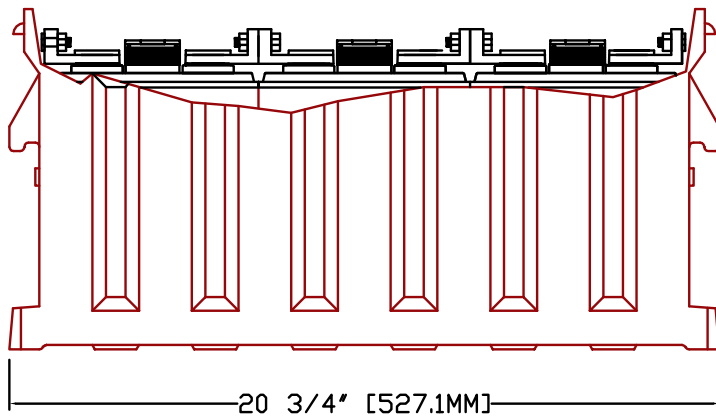

Rolls

SERIES	MODEL	VOLTAGE	WARRANTY	20 HR RATE	100 HR RATE	TERMINAL TYPE	LENGTH		WIDTH		HEIGHT		WEIGHT	
							inches	mm	inches	mm	inches	mm	lbs	kg
4000	12 HHG 185DP	12V	7 YEAR	185	246	FLAG	20 3/4 "	527 mm	8 3/4 "	222 mm	10 "	254 mm	122.0 lbs	55.34 kg

1.0		6 removable bolt-together cells in 4D battery box	103.0 lbs	46.72 kg	12 HHG 185DP.DWG	01-05-2014	WWW.ROLLSBATTERY.COM EMAIL: SALES@ROLLSBATTERY.COM PHONE: 1.800.681.9914
REV	JPEG NOT TO SCALE	DESCRIPTION	lbs	kg	DRAWING	DATE	
			DRY WEIGHT				