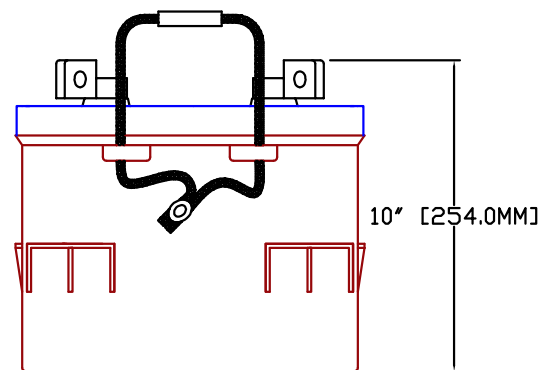

Rolls

SERIES	MODEL	VOLTAGE	WARRANTY	20 HR RATE	100 HR RATE	TERMINAL TYPE	LENGTH		WIDTH		HEIGHT		WEIGHT	
							inches	mm	inches	mm	inches	mm	lbs	kg
4000	12 HHG 8D	12V	7 YEAR	275	366	AUTO or FLAG MT	20 3/4 "	527 mm	11 "	279 mm	10 "	254 mm	172.0 lbs	78.02 kg

1.0		coast guard approved battery box	132.0 lbs	59.87 kg	12 HHG 8D.DWG	01-05-2014	WWW.ROLLSBATTERY.COM EMAIL: SALES@ROLLSBATTERY.COM PHONE: 1.800.681.9914
REV	JPEG NOT TO SCALE	DESCRIPTION	lbs	kg	DRAWING	DATE	
			DRY WEIGHT				