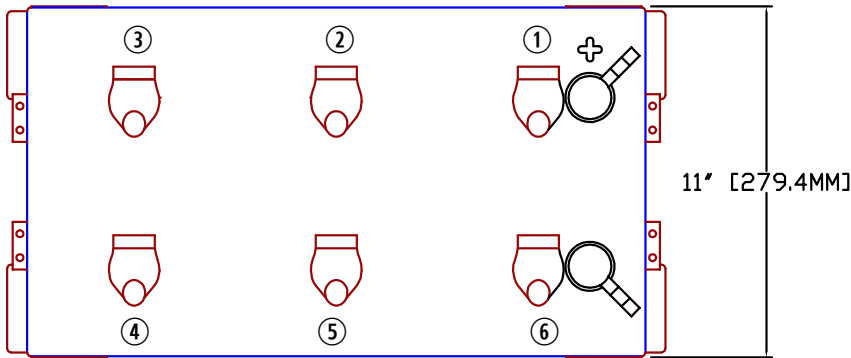

Rolls

SERIES	MODEL	VOLTAGE	WARRANTY	20 HR RATE	100 HR RATE	TERMINAL TYPE	LENGTH		WIDTH		HEIGHT		WEIGHT	
							inches	mm	inches	mm	inches	mm	lbs	kg
4000	12 HHG 8D	12V	7 YEAR	275	366	AUTO or FLAG MT	20 3/4 "	527 mm	11 "	279 mm	10 "	254 mm	172.0 lbs	78.02 kg