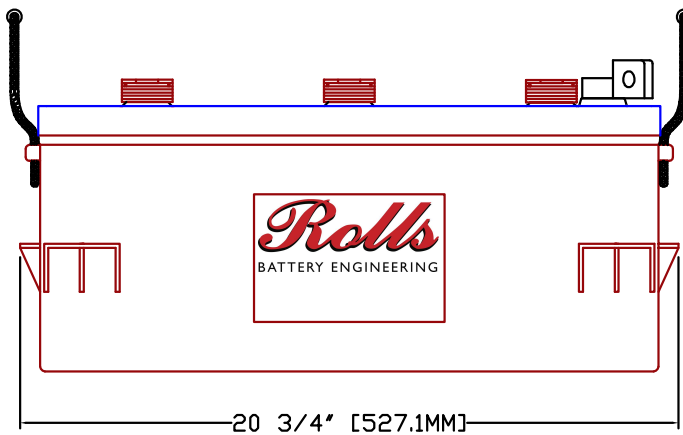

Rolls

SERIES	MODEL	VOLTAGE	WARRANTY	20 HR RATE	100 HR RATE	TERMINAL TYPE	LENGTH		WIDTH		HEIGHT		WEIGHT	
							inches	mm	inches	mm	inches	mm	lbs	kg
4000	12 HHG 8D	12V	7 YEAR	275	366	AUTO or FLAG MT	20 3/4 "	527 mm	11 "	279 mm	10 "	254 mm	172.0 lbs	78.02 kg