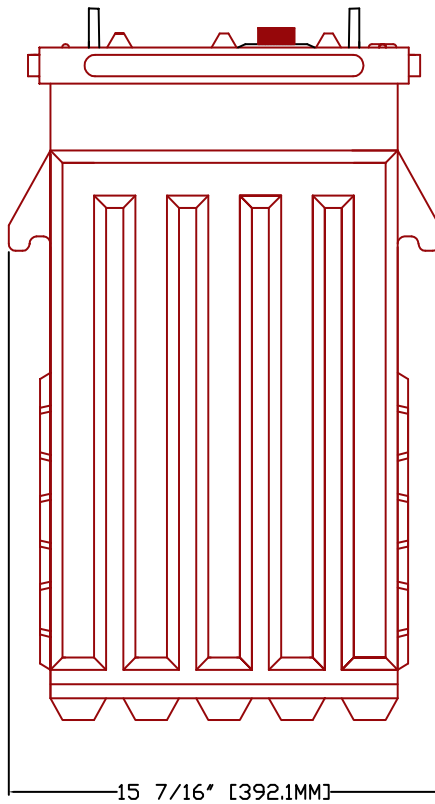

Rolls

SERIES	MODEL	VOLTAGE	WARRANTY	20 HR RATE	100 HR RATE	TERMINAL TYPE	LENGTH		WIDTH		HEIGHT		WEIGHT	
							inches	mm	inches	mm	inches	mm	lbs	kg
5000	2 KS 33P	2 V	10 YEAR	1766	2490	FLAG RR	15 7/16 "	392 mm	8 5/6 "	224 mm	24 13/16 "	630 mm	208.0 lbs	94.35 kg

1.0		1 CELL / 2VOLT	145.0 lbs	65.77 kg	2 KS 33PDWG	16-10-2014	WWW.ROLLSBATTERY.COM EMAIL: SALES@ROLLSBATTERY.COM PHONE: 1.800.681.9914
REV	JPEG NOT TO SCALE	DESCRIPTION	lbs	kg	DRAWING	DATE	
			DRY WEIGHT				