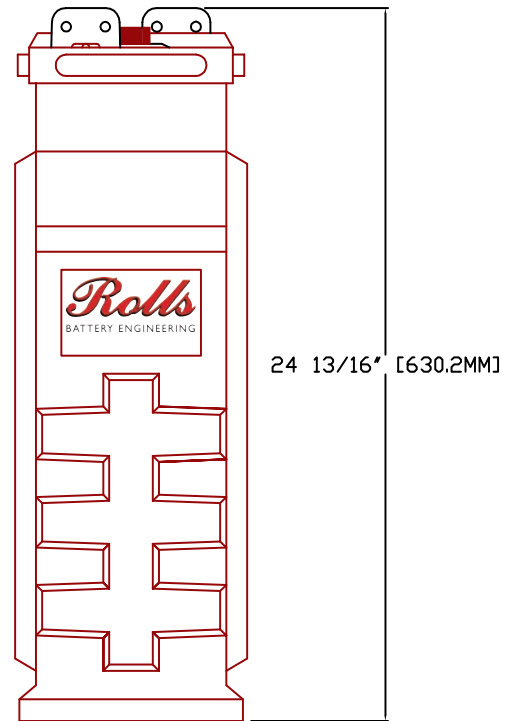

Rolls

SERIES	MODEL	VOLTAGE	WARRANTY	20 HR RATE	100 HR RATE	TERMINAL TYPE	LENGTH		WIDTH		HEIGHT		WEIGHT	
							inches	mm	inches	mm	inches	mm	lbs	kg
5000	2 KS 33P	2 V	10 YEAR	1766	2490	FLAG RR	15 7/16 "	392 mm	8 5/6 "	224 mm	24 13/16 "	630 mm	208.0 lbs	94.35 kg

1.0		1 CELL / 2VOLT	145.0 lbs	65.77 kg	2 KS 33PDWG	16-10-2014	WWW.ROLLSBATTERY.COM EMAIL: SALES@ROLLSBATTERY.COM PHONE: 1.800.681.9914
REV	JPEG NOT TO SCALE	DESCRIPTION	lbs	kg	DRAWING	DATE	
			DRY WEIGHT				