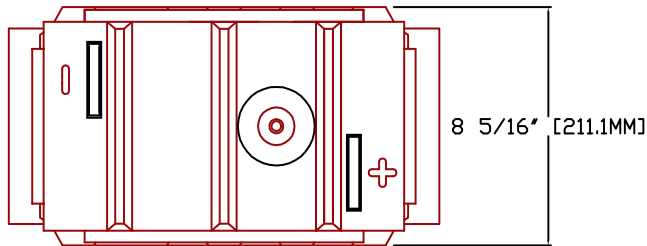

Rolls

SERIES	MODEL	VOLTAGE	WARRANTY	20 HR RATE	100 HR RATE	TERMINAL TYPE	LENGTH		WIDTH		HEIGHT		WEIGHT	
							inches	mm	inches	mm	inches	mm	lbs	kg
5000	2 KS 33P	2 V	10 YEAR	1766	2490	FLAG RR	15 7/16 "	392 mm	8 5/6 "	224 mm	24 13/16 "	630 mm	208.0 lbs	94.35 kg