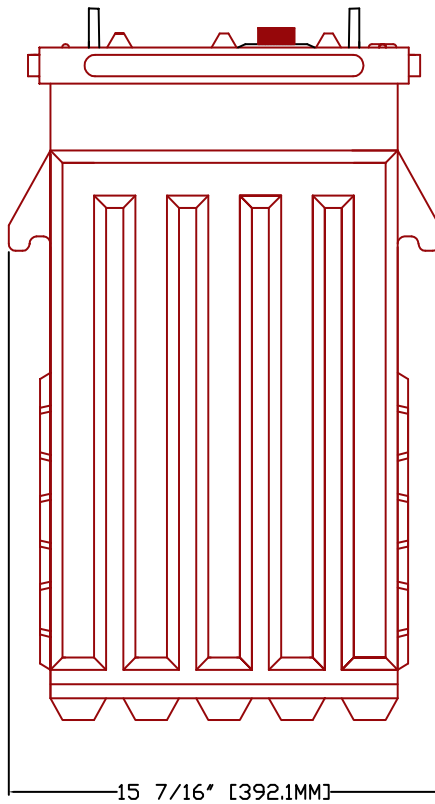

Rolls

SERIES	MODEL	VOLTAGE	WARRANTY	20 HR RATE	100 HR RATE	TERMINAL TYPE	LENGTH		WIDTH		HEIGHT		WEIGHT	
							inches	mm	inches	mm	inches	mm	lbs	kg
5000	2 OS 33P	2 V	10 YEAR	1883	2655	FLAG RR	15 7/16 "	392 mm	8 5/6 "	224 mm	24 13/16 "	630 mm	222.0 lbs	100.70 kg

1.0		1 CELL / 2VOLT	155.0 lbs	70.31 kg	2 OS 33PDWG	16-10-2014	WWW.ROLLSBATTERY.COM EMAIL: SALES@ROLLSBATTERY.COM PHONE: 1.800.681.9914
REV	JPEG NOT TO SCALE	DESCRIPTION	lbs	kg	DRAWING	DATE	
			DRY WEIGHT				