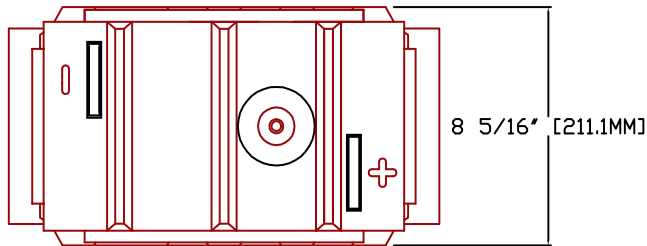

Rolls

SERIES	MODEL	VOLTAGE	WARRANTY	20 HR RATE	100 HR RATE	TERMINAL TYPE	LENGTH		WIDTH		HEIGHT		WEIGHT	
							inches	mm	inches	mm	inches	mm	lbs	kg
5000	2 OS 33P	2 V	10 YEAR	1883	2655	FLAG RR	15 7/16 "	392 mm	8 5/6 "	224 mm	24 13/16 "	630 mm	222.0 lbs	100.70 kg