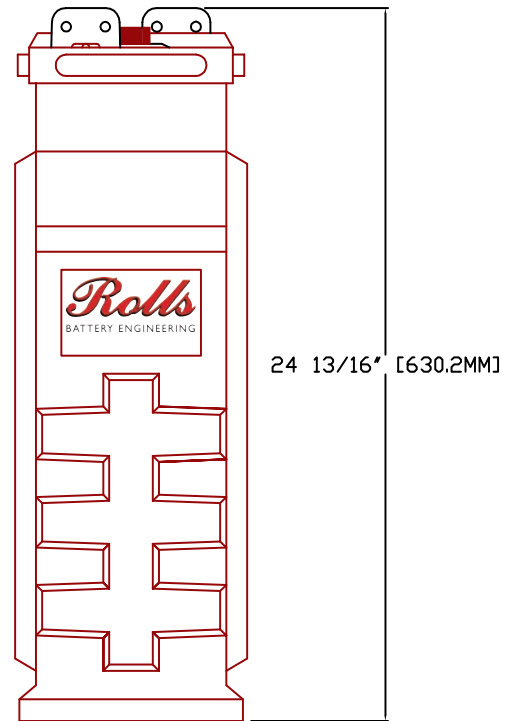

Rolls

SERIES	MODEL	VOLTAGE	WARRANTY	20 HR RATE	100 HR RATE	TERMINAL TYPE	LENGTH		WIDTH		HEIGHT		WEIGHT	
							inches	mm	inches	mm	inches	mm	lbs	kg
5000	2 OS 33P	2 V	10 YEAR	1883	2655	FLAG RR	15 7/16 "	392 mm	8 5/6 "	224 mm	24 13/16 "	630 mm	222.0 lbs	100.70 kg