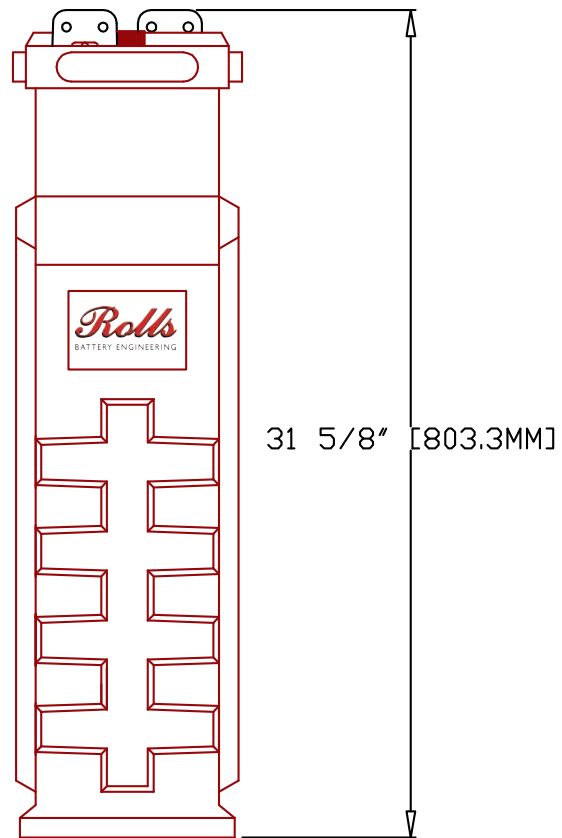

Rolls

SERIES	MODEL	VOLTAGE	WARRANTY	20 HR RATE	100 HR RATE	TERMINAL TYPE	LENGTH		WIDTH		HEIGHT		WEIGHT	
							inches	mm	inches	mm	inches	mm	lbs	kg
5000	2YS 31P	2 V	10 YEAR	2430	3426	FLAG RR	15 1/2 "	394 mm	9 "	229 mm	31 5/8 "	803 mm	285.0 lbs	129.27 kg

1.0		1 CELL / 2VOLT	200.0 lbs	90.72 kg	2YS 31P.DWG	16-10-2014	WWW.ROLLSBATTERY.COM EMAIL: SALES@ROLLSBATTERY.COM PHONE: 1.800.681.9914
REV	JPEG NOT TO SCALE	DESCRIPTION	lbs	kg	DRAWING	DATE	
			DRY WEIGHT				