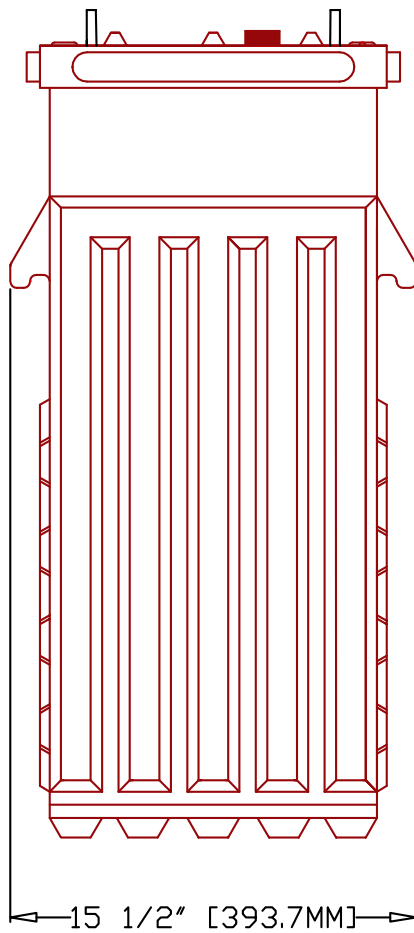

Rolls

SERIES	MODEL	VOLTAGE	WARRANTY	20 HR RATE	100 HR RATE	TERMINAL TYPE	LENGTH		WIDTH		HEIGHT		WEIGHT	
							inches	mm	inches	mm	inches	mm	lbs	kg
5000	2YS 31P	2 V	10 YEAR	2430	3426	FLAG RR	15 1/2 "	394 mm	9 "	229 mm	31 5/8 "	803 mm	285.0 lbs	129.27 kg

1.0		1 CELL / 2VOLT	200.0 lbs	90.72 kg	2YS 31P.DWG	16-10-2014	WWW.ROLLSBATTERY.COM EMAIL: SALES@ROLLSBATTERY.COM PHONE: 1.800.681.9914
REV	JPEG NOT TO SCALE	DESCRIPTION	lbs	kg	DRAWING	DATE	
			DRY WEIGHT				