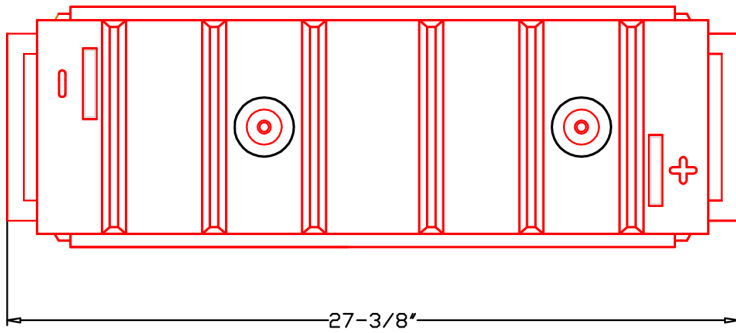

Rolls

SERIES	MODEL	VOLTAGE	WARRANTY	20 HR RATE	100 HR RATE	TERMINAL TYPE	LENGTH		WIDTH		HEIGHT		WEIGHT	
							inches	mm	inches	mm	inches	mm	lbs	kg
5000	2YS 62P	2 V	10 YEAR	4860	6853	FLAG RR	27 3/8 "	695 mm	9 "	229 mm	31 5/8 "	803 mm	570.0 lbs	258.5 kg