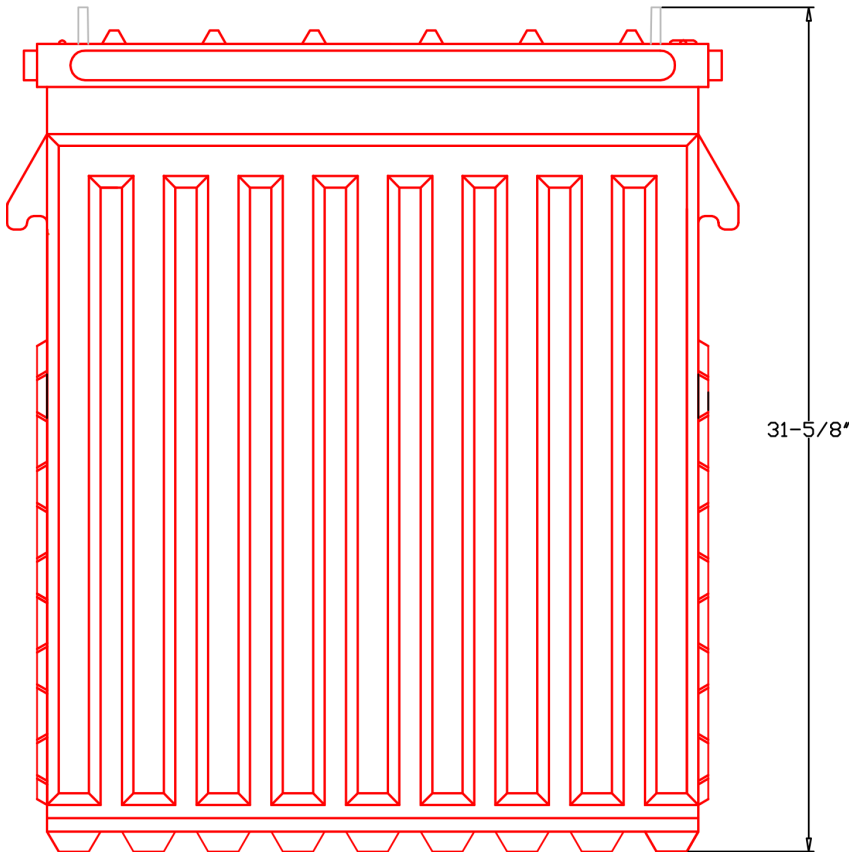

Rolls

SERIES	MODEL	VOLTAGE	WARRANTY	20 HR RATE	100 HR RATE	TERMINAL TYPE	LENGTH		WIDTH		HEIGHT		WEIGHT	
							inches	mm	inches	mm	inches	mm	lbs	kg
5000	2YS 62P	2 V	10 YEAR	4860	6853	FLAG RR	27 3/8 "	695 mm	9 "	229 mm	31 5/8 "	803 mm	570.0 lbs	258.5 kg