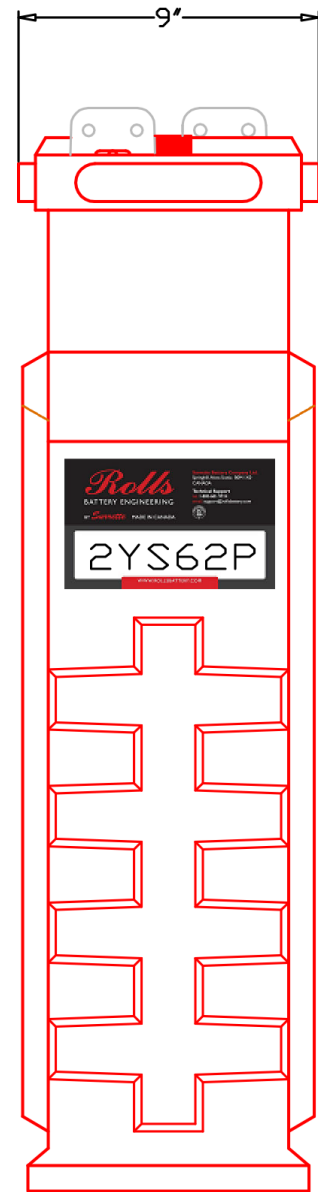

Rolls

SERIES	MODEL	VOLTAGE	WARRANTY	20 HR RATE	100 HR RATE	TERMINAL TYPE	LENGTH		WIDTH		HEIGHT		WEIGHT	
							inches	mm	inches	mm	inches	mm	lbs	kg
5000	2YS 62P	2 V	10 YEAR	4860	6853	FLAG RR	27 3/8 "	695 mm	9 "	229 mm	31 5/8 "	803 mm	570.0 lbs	258.5 kg