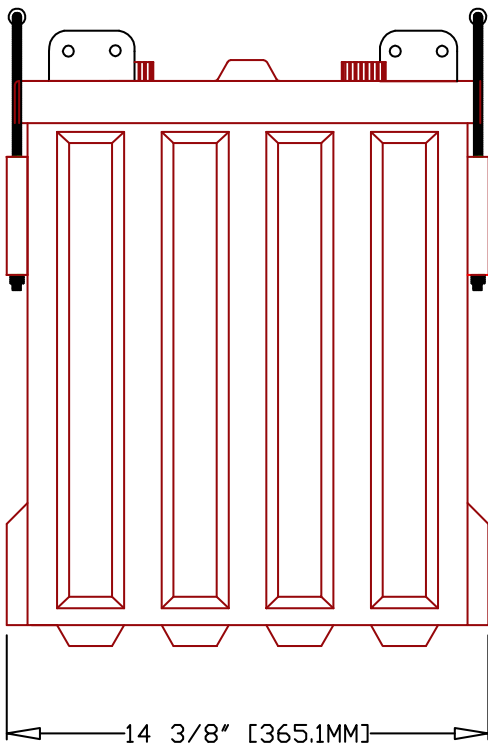

Rolls

SERIES	MODEL	VOLTAGE	WARRANTY	20 HR RATE	100 HR RATE	TERMINAL TYPE	LENGTH		WIDTH		HEIGHT		WEIGHT	
							inches	mm	inches	mm	inches	mm	lbs	kg
5000	4 CH 23P	4 V	5 YEAR	605	853	FLAG RR	14 3/8 "	365 mm	8 1/4 "	210 mm	18 1/4 "	464 mm	128.0 lbs	58.06 kg

1.0		2 CELL / 4VOLT	101.0 lbs	45.81 kg	4 CH 23PDWG	16-10-2014	WWW.ROLLSBATTERY.COM EMAIL: SALES@ROLLSBATTERY.COM PHONE: 1.800.681.9914
REV	JPEG NOT TO SCALE	DESCRIPTION	lbs	kg	DRAWING	DATE	
			DRY WEIGHT				