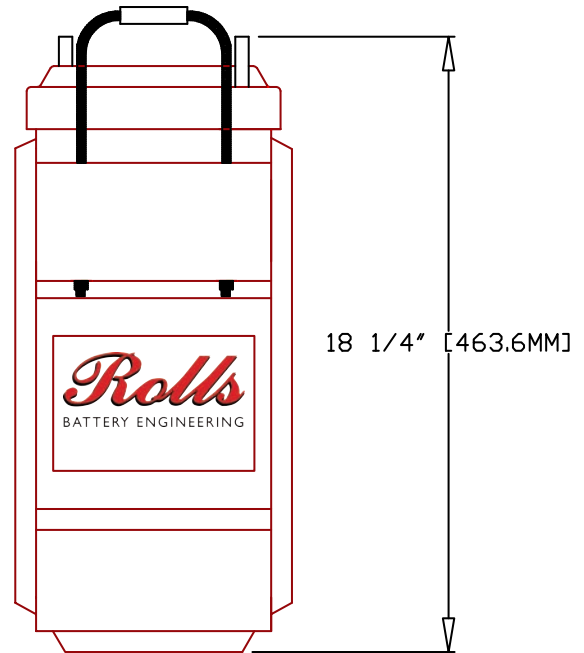

Rolls

SERIES	MODEL	VOLTAGE	WARRANTY	20 HR RATE	100 HR RATE	TERMINAL TYPE	LENGTH		WIDTH		HEIGHT		WEIGHT	
							inches	mm	inches	mm	inches	mm	lbs	kg
5000	4 CH 23P	4 V	5 YEAR	605	853	FLAG RR	14 3/8 "	365 mm	8 1/4 "	210 mm	18 1/4 "	464 mm	128.0 lbs	58.06 kg

1.0		2 CELL / 4VOLT	101.0 lbs	45.81 kg	4 CH 23PDWG	16-10-2014	WWW.ROLLSBATTERY.COM EMAIL: SALES@ROLLSBATTERY.COM PHONE: 1.800.681.9914
REV	JPEG NOT TO SCALE	DESCRIPTION	lbs	kg	DRAWING	DATE	
			DRY WEIGHT				