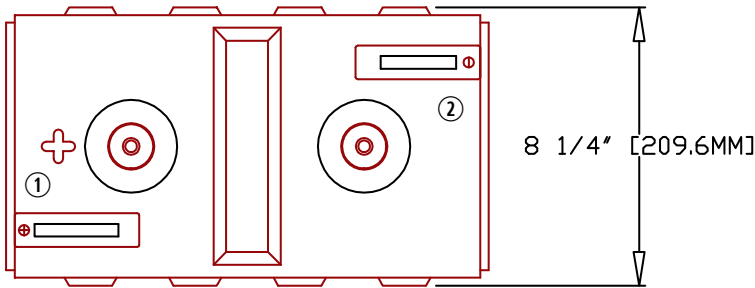

Rolls

SERIES	MODEL	VOLTAGE	WARRANTY	20 HR RATE	100 HR RATE	TERMINAL TYPE	LENGTH		WIDTH		HEIGHT		WEIGHT	
							inches	mm	inches	mm	inches	mm	lbs	kg
5000	4 CH 23P	4 V	5 YEAR	605	853	FLAG RR	14 3/8 "	365 mm	8 1/4 "	210 mm	18 1/4 "	464 mm	128.0 lbs	58.06 kg