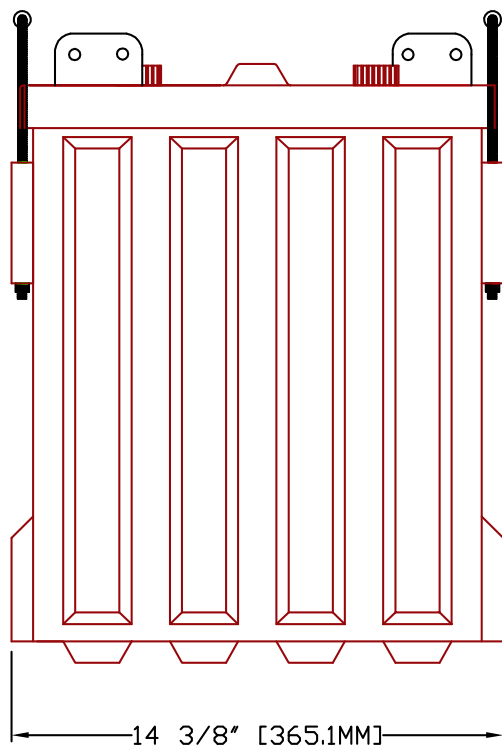

Rolls

SERIES	MODEL	VOLTAGE	WARRANTY	20 HR RATE	100 HR RATE	TERMINAL TYPE	LENGTH		WIDTH		HEIGHT		WEIGHT	
							inches	mm	inches	mm	inches	mm	lbs	kg
5000	4 CS 17P	4 V	10 YEAR	546	770	FLAG RR	14 3/8 "	365 mm	8 1/4 "	210 mm	18 1/4 "	464 mm	128.0 lbs	58.06 kg

1.0		2 CELL / 4VOLT	98.0 lbs	44.45 kg	4 CS 17P.DWG	16-10-2014	WWW.ROLLSBATTERY.COM EMAIL: SALES@ROLLSBATTERY.COM PHONE: 1.800.681.9914
REV	JPEG NOT TO SCALE	DESCRIPTION	lbs	kg	DRAWING	DATE	
			DRY WEIGHT				