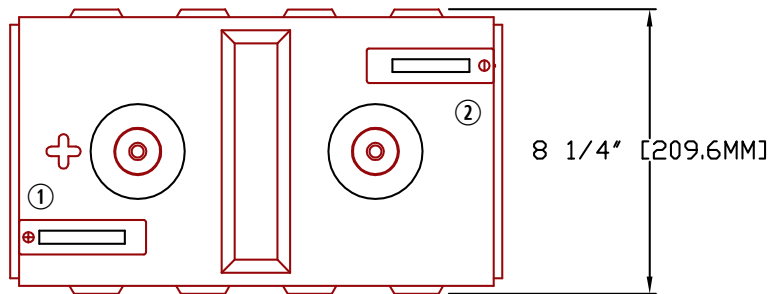

Rolls

SERIES	MODEL	VOLTAGE	WARRANTY	20 HR RATE	100 HR RATE	TERMINAL TYPE	LENGTH		WIDTH		HEIGHT		WEIGHT	
							inches	mm	inches	mm	inches	mm	lbs	kg
5000	4 CS 17P	4 V	10 YEAR	546	770	FLAG RR	14 3/8 "	365 mm	8 1/4 "	210 mm	18 1/4 "	464 mm	128.0 lbs	58.06 kg