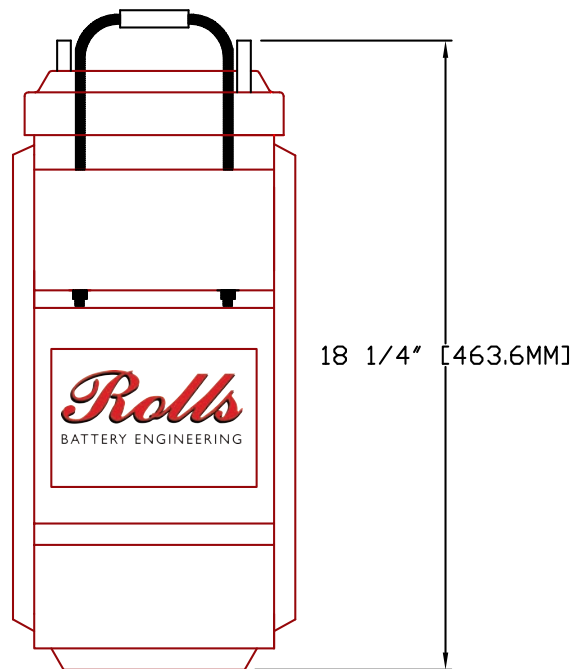

Rolls

SERIES	MODEL	VOLTAGE	WARRANTY	20 HR RATE	100 HR RATE	TERMINAL TYPE	LENGTH		WIDTH		HEIGHT		WEIGHT	
							inches	mm	inches	mm	inches	mm	lbs	kg
5000	4 CS 17P	4 V	10 YEAR	546	770	FLAG RR	14 3/8 "	365 mm	8 1/4 "	210 mm	18 1/4 "	464 mm	128.0 lbs	58.06 kg

1.0		2 CELL / 4VOLT	98.0 lbs	44.45 kg	4 CS 17P.DWG	16-10-2014	WWW.ROLLSBATTERY.COM EMAIL: SALES@ROLLSBATTERY.COM PHONE: 1.800.681.9914
REV	JPEG NOT TO SCALE	DESCRIPTION	lbs	kg	DRAWING	DATE	
			DRY WEIGHT				