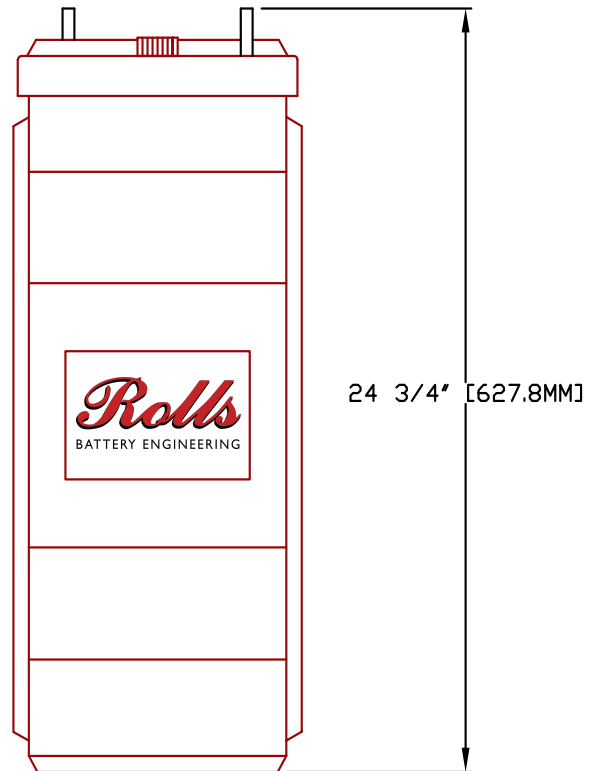

Rolls

SERIES	MODEL	VOLTAGE	WARRANTY	20 HR RATE	100 HR RATE	TERMINAL TYPE	LENGTH		WIDTH		HEIGHT		WEIGHT	
							inches	mm	inches	mm	inches	mm	lbs	kg
5000	4 KS 21P	4 V	10 YEAR	1104	1557	FLAG	15 3/4 "	400 mm	9 3/8 "	238 mm	24 3/4 "	629 mm	267.0 lbs	121.11 kg

1.0		2 CELL / 4 VOLT	216.0 lbs	97.98 kg	4 KS 21P.DWG	16-10-2014	WWW.ROLLSBATTERY.COM EMAIL: SALES@ROLLSBATTERY.COM PHONE: 1.800.681.9914
REV	JPEG NOT TO SCALE	DESCRIPTION	lbs	kg	DRAWING	DATE	
			DRY WEIGHT				