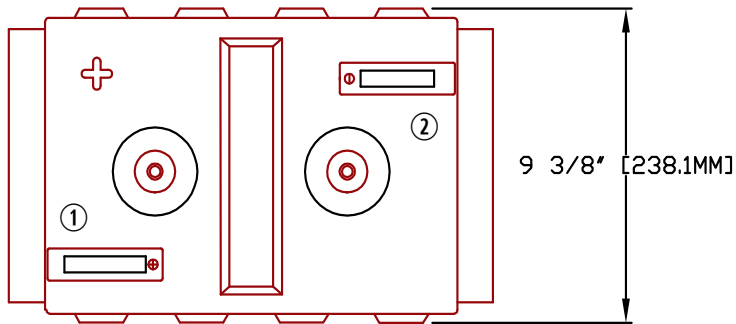

Rolls

SERIES	MODEL	VOLTAGE	WARRANTY	20 HR RATE	100 HR RATE	TERMINAL TYPE	LENGTH		WIDTH		HEIGHT		WEIGHT	
							inches	mm	inches	mm	inches	mm	lbs	kg
5000	4 KS 21P	4 V	10 YEAR	1104	1557	FLAG	15 3/4 "	400 mm	9 3/8 "	238 mm	24 3/4 "	629 mm	267.0 lbs	121.11 kg