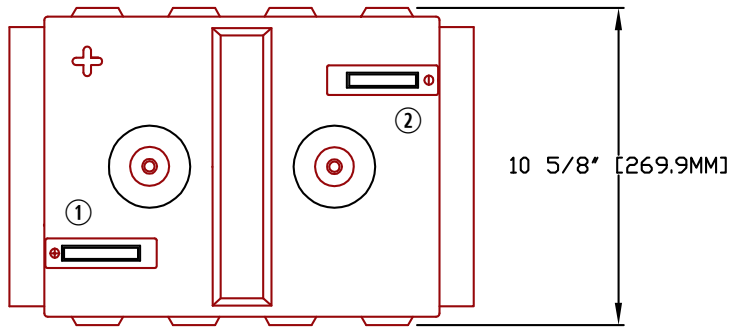

Rolls

SERIES	MODEL	VOLTAGE	WARRANTY	20 HR RATE	100 HR RATE	TERMINAL TYPE	LENGTH		WIDTH		HEIGHT		WEIGHT	
							inches	mm	inches	mm	inches	mm	lbs	kg
5000	4 KS 25P	4 V	10 YEAR	1350	1904	FLAG	15 3/4 "	400 mm	10 5/8 "	270 mm	24 3/4 "	629 mm	315.0 lbs	142.88 kg