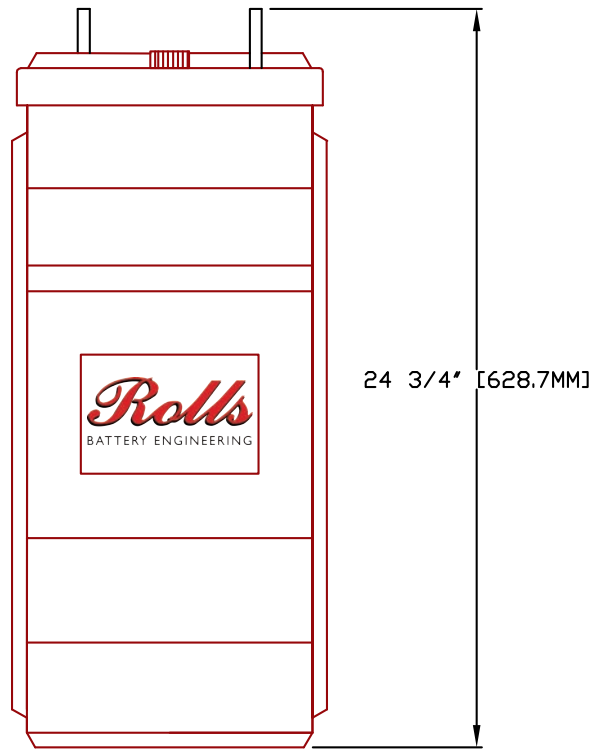

Rolls

SERIES	MODEL	VOLTAGE	WARRANTY	20 HR RATE	100 HR RATE	TERMINAL TYPE	LENGTH		WIDTH		HEIGHT		WEIGHT	
							inches	mm	inches	mm	inches	mm	lbs	kg
5000	4 KS 25P	4 V	10 YEAR	1350	1904	FLAG	15 3/4 "	400 mm	10 5/8 "	270 mm	24 3/4 "	629 mm	315.0 lbs	142.88 kg

1.0		2 CELL / 4VOLT	220.0 lbs	99.79 kg	4 KS 25PDWG	16-10-2014	WWW.ROLLSBATTERY.COM EMAIL: SALES@ROLLSBATTERY.COM PHONE: 1.800.681.9914
REV	JPEG NOT TO SCALE	DESCRIPTION	lbs	kg	DRAWING	DATE	
			DRY WEIGHT				