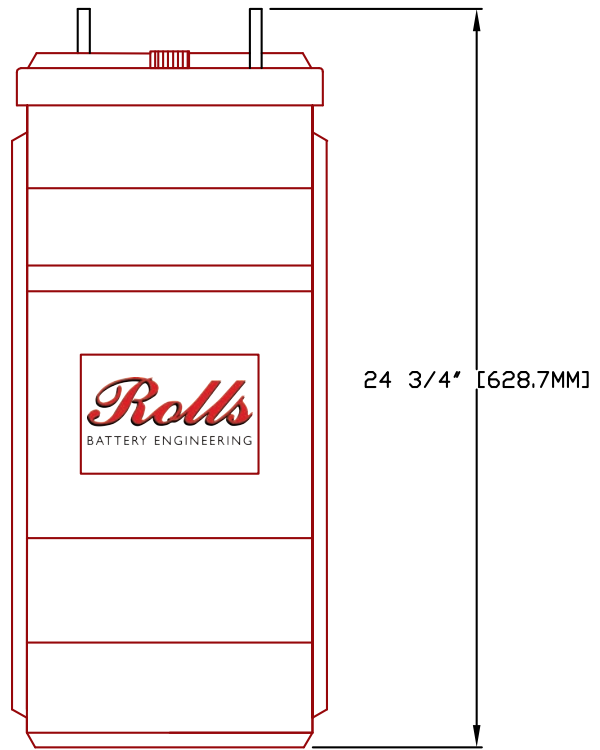

Rolls

SERIES	MODEL	VOLTAGE	WARRANTY	20 HR RATE	100 HR RATE	TERMINAL TYPE	LENGTH		WIDTH		HEIGHT		WEIGHT	
							inches	mm	inches	mm	inches	mm	lbs	kg
5000	4 KS 27P	4 V	10 YEAR	1460	2059	FLAG	15 3/4 "	400 mm	10 5/8 "	270 mm	24 3/4 "	629 mm	339.0 lbs	153.77 kg

1.0		2 CELL / 4VOLT	249.0 lbs	112.94 kg	4 KS 27PDWG	16-10-2014	WWW.ROLLSBATTERY.COM EMAIL: SALES@ROLLSBATTERY.COM PHONE: 1.800.681.9914
REV	JPEG NOT TO SCALE	DESCRIPTION	lbs	kg	DRAWING	DATE	
DRY WEIGHT							