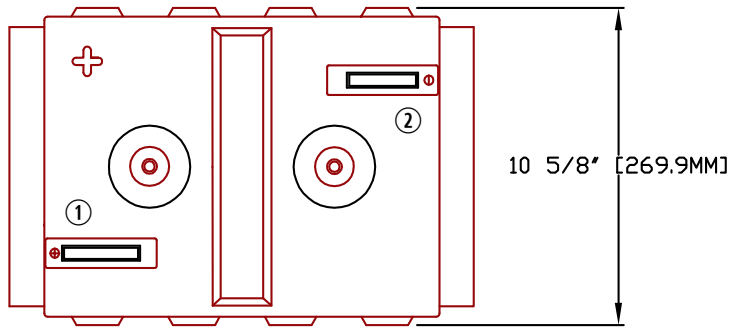

Rolls

SERIES	MODEL	VOLTAGE	WARRANTY	20 HR RATE	100 HR RATE	TERMINAL TYPE	LENGTH		WIDTH		HEIGHT		WEIGHT	
							inches	mm	inches	mm	inches	mm	lbs	kg
5000	4 KS 27P	4 V	10 YEAR	1460	2059	FLAG	15 3/4 "	400 mm	10 5/8 "	270 mm	24 3/4 "	629 mm	339.0 lbs	153.77 kg