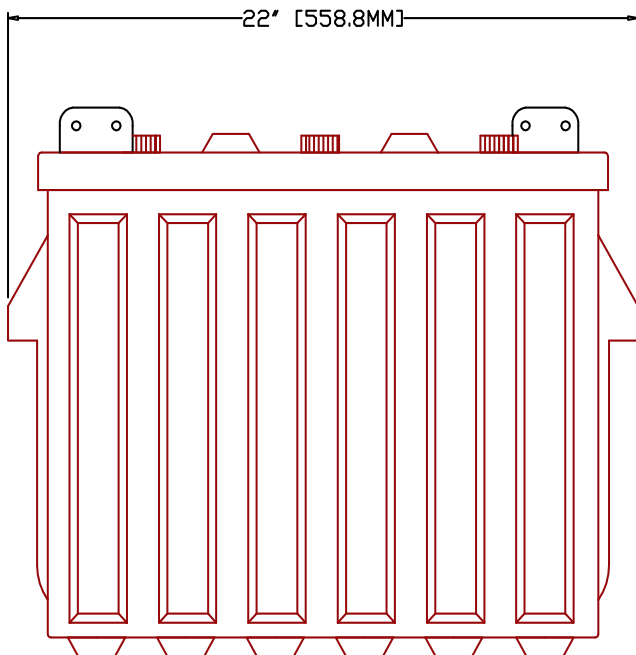

Rolls

SERIES	MODEL	VOLTAGE	WARRANTY	20 HR RATE	100 HR RATE	TERMINAL TYPE	LENGTH		WIDTH		HEIGHT		WEIGHT	
							inches	mm	inches	mm	inches	mm	lbs	kg
5000	6 CS 21P	6 V	10 YEAR	683	963	FLAG	22 "	559 mm	9 3/4 "	248 mm	18 1/4 "	464 mm	271.0 lbs	122.92 kg

1.0		3 CELL / 6 VOLT	221.0 lbs	100.24 kg	6 CS 21P.DWG	16-10-2014	WWW.ROLLSBATTERY.COM EMAIL: SALES@ROLLSBATTERY.COM PHONE: 1.800.681.9914
REV	JPEG NOT TO SCALE	DESCRIPTION	lbs	kg	DRAWING	DATE	
			DRY WEIGHT				