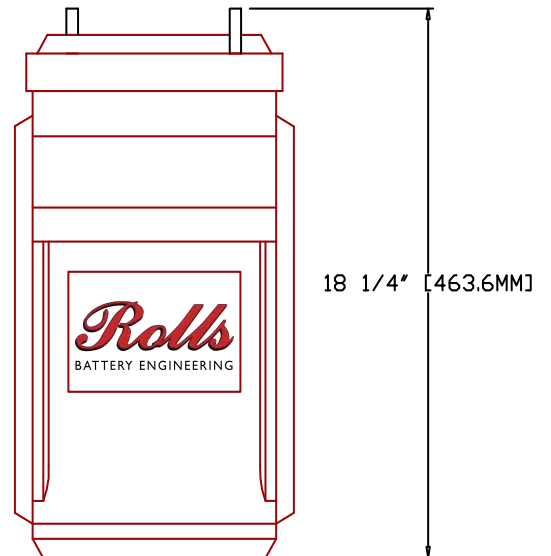

Rolls

SERIES	MODEL	VOLTAGE	WARRANTY	20 HR RATE	100 HR RATE	TERMINAL TYPE	LENGTH		WIDTH		HEIGHT		WEIGHT	
							inches	mm	inches	mm	inches	mm	lbs	kg
5000	6 CS 21P	6 V	10 YEAR	683	963	FLAG	22 "	559 mm	9 3/4 "	248 mm	18 1/4 "	464 mm	271.0 lbs	122.92 kg

1.0		3 CELL / 6 VOLT	221.0 lbs	100.24 kg	6 CS 21P.DWG	16-10-2014	WWW.ROLLSBATTERY.COM EMAIL: SALES@ROLLSBATTERY.COM PHONE: 1.800.681.9914
REV	JPEG NOT TO SCALE	DESCRIPTION	lbs	kg	DRAWING	DATE	
			DRY WEIGHT				