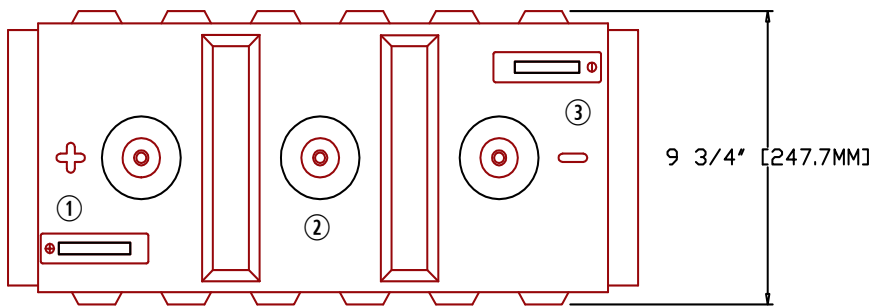

Rolls

SERIES	MODEL	VOLTAGE	WARRANTY	20 HR RATE	100 HR RATE	TERMINAL TYPE	LENGTH		WIDTH		HEIGHT		WEIGHT	
							inches	mm	inches	mm	inches	mm	lbs	kg
5000	6 CS 21P	6 V	10 YEAR	683	963	FLAG	22 "	559 mm	9 3/4 "	248 mm	18 1/4 "	464 mm	271.0 lbs	122.92 kg

1.0		3 CELL / 6 VOLT	221.0 lbs	100.24 kg	6 CS 21P.DWG	16-10-2014	WWW.ROLLSBATTERY.COM EMAIL: SALES@ROLLSBATTERY.COM PHONE: 1.800.681.9914
REV	JPEG NOT TO SCALE	DESCRIPTION	lbs	kg	DRAWING	DATE	
			DRY WEIGHT				