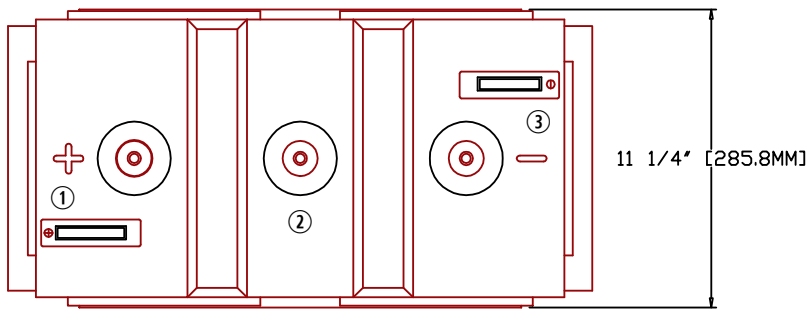

Rolls

SERIES	MODEL	VOLTAGE	WARRANTY	20 HR RATE	100 HR RATE	TERMINAL TYPE	LENGTH		WIDTH		HEIGHT		WEIGHT	
							inches	mm	inches	mm	inches	mm	lbs	kg
5000	6 CS 25P	6 V	10 YEAR	820	1156	FLAG	22 "	559 mm	11 1/4 "	286 mm	18 1/4 "	464 mm	318.0 lbs	144.24 kg