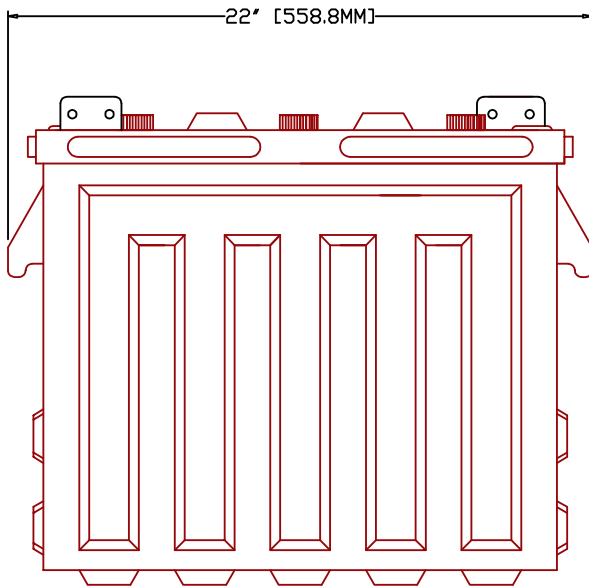

Rolls

SERIES	MODEL	VOLTAGE	WARRANTY	20 HR RATE	100 HR RATE	TERMINAL TYPE	LENGTH		WIDTH		HEIGHT		WEIGHT	
							inches	mm	inches	mm	inches	mm	lbs	kg
5000	6 CS 25P	6 V	10 YEAR	820	1156	FLAG	22 "	559 mm	11 1/4 "	286 mm	18 1/4 "	464 mm	318.0 lbs	144.24 kg

1.0		3 CELL / 6VOLT	254.0 lbs	115.21 kg	6 CS 25PDWG	16-10-2014	WWW.ROLLSBATTERY.COM EMAIL: SALES@ROLLSBATTERY.COM PHONE: 1.800.681.9914
REV	JPEG NOT TO SCALE	DESCRIPTION	lbs	kg	DRAWING	DATE	
			DRY WEIGHT				