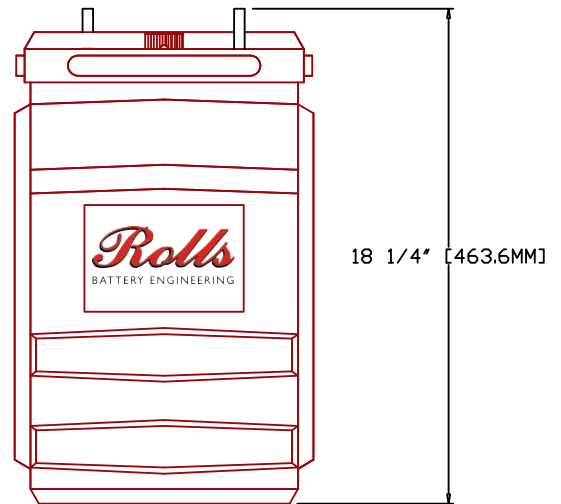

Rolls

SERIES	MODEL	VOLTAGE	WARRANTY	20 HR RATE	100 HR RATE	TERMINAL TYPE	LENGTH		WIDTH		HEIGHT		WEIGHT	
							inches	mm	inches	mm	inches	mm	lbs	kg
5000	6 CS 25P	6 V	10 YEAR	820	1156	FLAG	22 "	559 mm	11 1/4 "	286 mm	18 1/4 "	464 mm	318.0 lbs	144.24 kg

1.0		3 CELL / 6VOLT	254.0 lbs	115.21 kg	6 CS 25PDWG	16-10-2014	WWW.ROLLSBATTERY.COM EMAIL: SALES@ROLLSBATTERY.COM PHONE: 1.800.681.9914
REV	JPEG NOT TO SCALE	DESCRIPTION	lbs	kg	DRAWING	DATE	
			DRY WEIGHT				