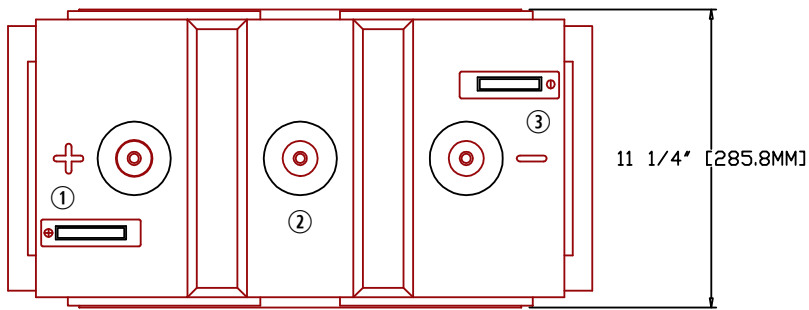

# Rolls

SERIES	MODEL	VOLTAGE	WARRANTY	20 HR RATE	100 HR RATE	TERMINAL TYPE	LENGTH		WIDTH		HEIGHT		WEIGHT	
							inches	mm	inches	mm	inches	mm	lbs	kg
5000	6 CS 27P	6 V	10 YEAR	893	1259	FLAG	22 "	559 mm	11 1/4 "	286 mm	18 1/4 "	464 mm	342.0 lbs	155.13 kg

1.0		3 CELL / 6VOLT	273.0 lbs	123.83 kg	6 CS 27PDWG	16-10-2014	<a href="http://WWW.ROLLSBATTERY.COM">WWW.ROLLSBATTERY.COM</a> EMAIL: SALES@ROLLSBATTERY.COM PHONE: 1.800.681.9914
REV	JPEG NOT TO SCALE	DESCRIPTION	lbs	kg	DRAWING	DATE	
			DRY WEIGHT				