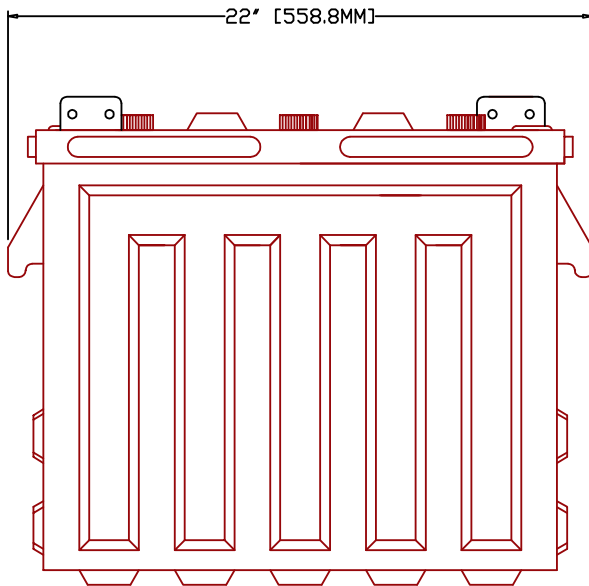

# Rolls

SERIES	MODEL	VOLTAGE	WARRANTY	20 HR RATE	100 HR RATE	TERMINAL TYPE	LENGTH		WIDTH		HEIGHT		WEIGHT	
							inches	mm	inches	mm	inches	mm	lbs	kg
5000	6 CS 27P	6 V	10 YEAR	893	1259	FLAG	22 "	559 mm	11 1/4 "	286 mm	18 1/4 "	464 mm	342.0 lbs	155.13 kg

1.0		3 CELL / 6VOLT	273.0 lbs	123.83 kg	6 CS 27PDWG	16-10-2014	<a href="http://WWW.ROLLSBATTERY.COM">WWW.ROLLSBATTERY.COM</a> EMAIL: SALES@ROLLSBATTERY.COM PHONE: 1.800.681.9914
REV	JPEG NOT TO SCALE	DESCRIPTION	lbs	kg	DRAWING	DATE	
			DRY WEIGHT				