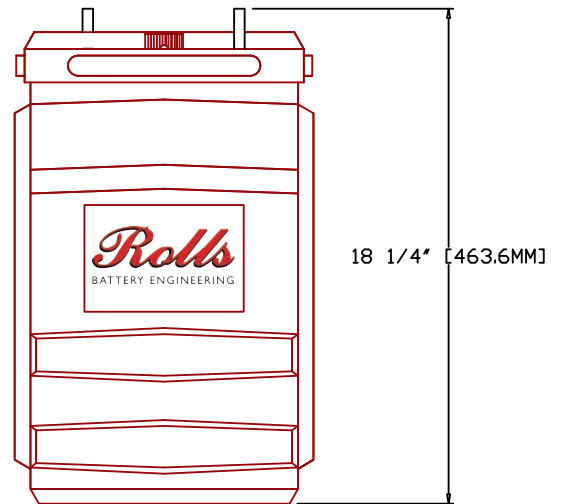

# Rolls

SERIES	MODEL	VOLTAGE	WARRANTY	20 HR RATE	100 HR RATE	TERMINAL TYPE	LENGTH		WIDTH		HEIGHT		WEIGHT	
							inches	mm	inches	mm	inches	mm	lbs	kg
5000	6 CS 27P	6 V	10 YEAR	893	1259	FLAG	22 "	559 mm	11 1/4 "	286 mm	18 1/4 "	464 mm	342.0 lbs	155.13 kg

1.0		3 CELL / 6VOLT	273.0 lbs	123.83 kg	6 CS 27PDWG	16-10-2014	<a href="http://WWW.ROLLSBATTERY.COM">WWW.ROLLSBATTERY.COM</a> EMAIL: SALES@ROLLSBATTERY.COM PHONE: 1.800.681.9914
REV	JPEG NOT TO SCALE	DESCRIPTION	lbs	kg	DRAWING	DATE	
			DRY WEIGHT				