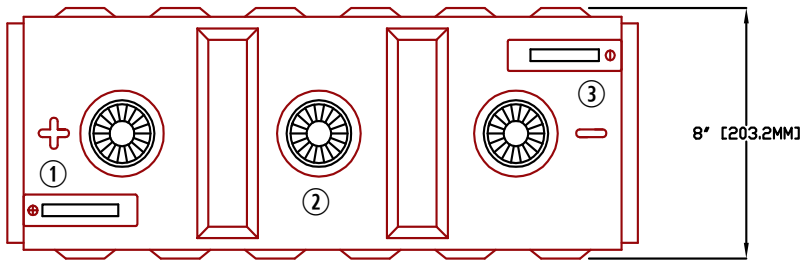

Rolls

SERIES	MODEL	VOLTAGE	WARRANTY	20 HR RATE	100 HR RATE	TERMINAL TYPE	LENGTH		WIDTH		HEIGHT		WEIGHT	
							inches	mm	inches	mm	inches	mm	lbs	kg
4000	6 EHG 31P	6 V	7 YEAR	410	545	FLAG RR	20 3/4 "	527 mm	8 "	203 mm	12 3/4 "	324 mm	133.0 lbs	60.33 kg