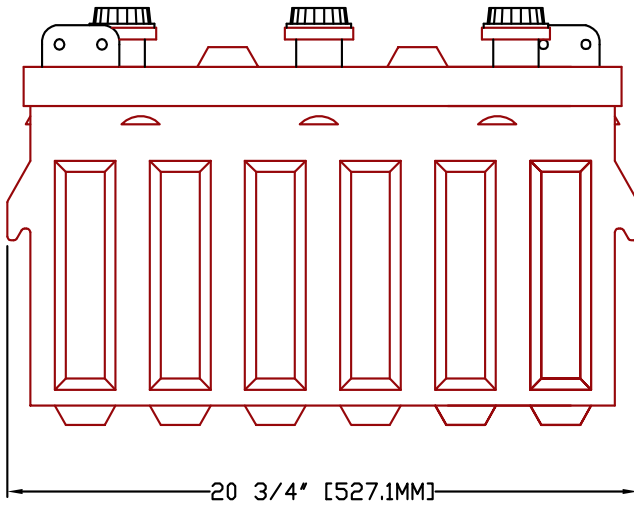

Rolls

SERIES	MODEL	VOLTAGE	WARRANTY	20 HR RATE	100 HR RATE	TERMINAL TYPE	LENGTH		WIDTH		HEIGHT		WEIGHT	
							inches	mm	inches	mm	inches	mm	lbs	kg
4000	6 EHG 31P	6 V	7 YEAR	410	545	FLAG RR	20 3/4 "	527 mm	8 "	203 mm	12 3/4 "	324 mm	133.0 lbs	60.33 kg

1.0		3 CELL / 6VOLT	104.0 lbs	47.17 kg	6 EHG 31P.DWG	01-05-2014	WWW.ROLLSBATTERY.COM EMAIL: SALES@ROLLSBATTERY.COM PHONE: 1.800.681.9914
REV	JPEG NOT TO SCALE	DESCRIPTION	lbs	kg	DRAWING	DATE	
			DRY WEIGHT				