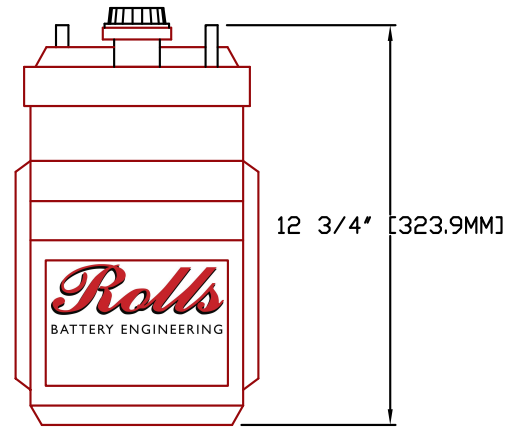

Rolls

SERIES	MODEL	VOLTAGE	WARRANTY	20 HR RATE	100 HR RATE	TERMINAL TYPE	LENGTH		WIDTH		HEIGHT		WEIGHT	
							inches	mm	inches	mm	inches	mm	lbs	kg
4000	6 EHG 31P	6 V	7 YEAR	410	545	FLAG RR	20 3/4 "	527 mm	8 "	203 mm	12 3/4 "	324 mm	133.0 lbs	60.33 kg

1.0		3 CELL / 6VOLT	104.0 lbs	47.17 kg	6 EHG 31P.DWG	01-05-2014	WWW.ROLLSBATTERY.COM EMAIL: SALES@ROLLSBATTERY.COM PHONE: 1.800.681.9914
REV	JPEG NOT TO SCALE	DESCRIPTION	lbs	kg	DRAWING	DATE	
			DRY WEIGHT				