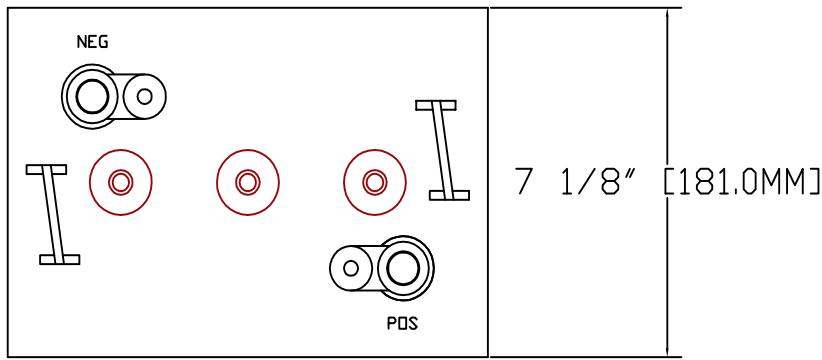

Rolls

SERIES	MODEL	VOLTAGE	WARRANTY	20 HR RATE	100 HR RATE	TERMINAL TYPE	LENGTH		WIDTH		HEIGHT		WEIGHT	
							inches	mm	inches	mm	inches	mm	lbs	kg
4000	6 FS 210	6 V	7 YEAR	210	279	AUTO	10 13/16 "	275 mm	7 1/8 "	181 mm	11 "	279 mm	62.0 lbs	28.12 kg