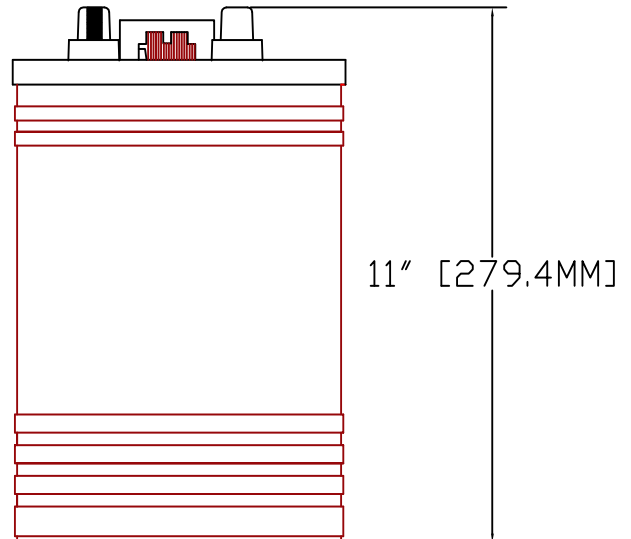

Rolls

SERIES	MODEL	VOLTAGE	WARRANTY	20 HR RATE	100 HR RATE	TERMINAL TYPE	LENGTH		WIDTH		HEIGHT		WEIGHT	
							inches	mm	inches	mm	inches	mm	lbs	kg
4000	6 FS 210	6 V	7 YEAR	210	279	AUTO	10 13/16 "	275 mm	7 1/8 "	181 mm	11 "	279 mm	62.0 lbs	28.12 kg

1.0		3 Cell / 6 Volt	N/A	N/A	6 FS 210.DWG	01-10-2016	WWW.ROLLSBATTERY.COM EMAIL: SALES@ROLLSBATTERY.COM PHONE: 1.800.681.9914
REV	JPEG NOT TO SCALE	DESCRIPTION	lbs	kg	DRAWING	DATE	
DRY WEIGHT							