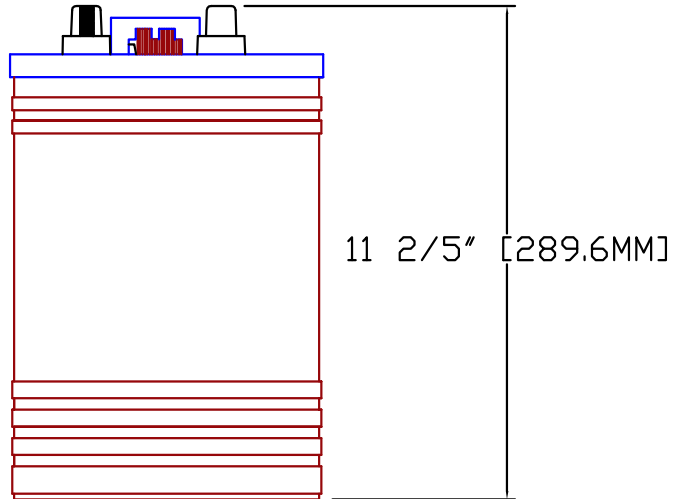

# Rolls

SERIES	MODEL	VOLTAGE	WARRANTY	20 HR RATE	100 HR RATE	TERMINAL TYPE	LENGTH		WIDTH		HEIGHT		WEIGHT	
							inches	mm	inches	mm	inches	mm	lbs	kg
4000	6 FS 250	6 V	1 YEAR	250	333	AUTO	10 13/16 "	275 mm	7 1/8 "	181 mm	11 2/5 "	290 mm	79.0 lbs	35.83 kg