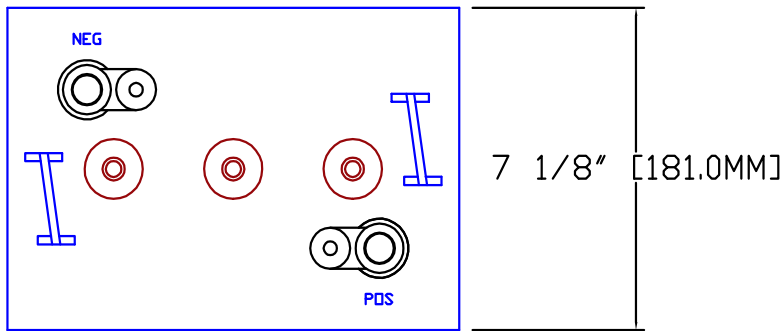

# Rolls

SERIES	MODEL	VOLTAGE	WARRANTY	20 HR RATE	100 HR RATE	TERMINAL TYPE	LENGTH		WIDTH		HEIGHT		WEIGHT	
							inches	mm	inches	mm	inches	mm	lbs	kg
4000	6 FS 250	6 V	1 YEAR	250	333	AUTO	10 13/16 "	275 mm	7 1/8 "	181 mm	11 2/5 "	290 mm	79.0 lbs	35.83 kg