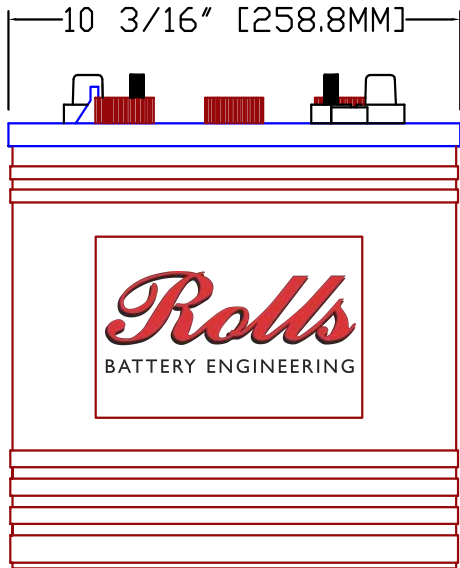

# Rolls

SERIES	MODEL	VOLTAGE	WARRANTY	20 HR RATE	100 HR RATE	TERMINAL TYPE	LENGTH		WIDTH		HEIGHT		WEIGHT	
							inches	mm	inches	mm	inches	mm	lbs	kg
4000	6 FS 250	6 V	1 YEAR	250	333	AUTO	10 13/16 "	275 mm	7 1/8 "	181 mm	11 2/5 "	290 mm	79.0 lbs	35.83 kg