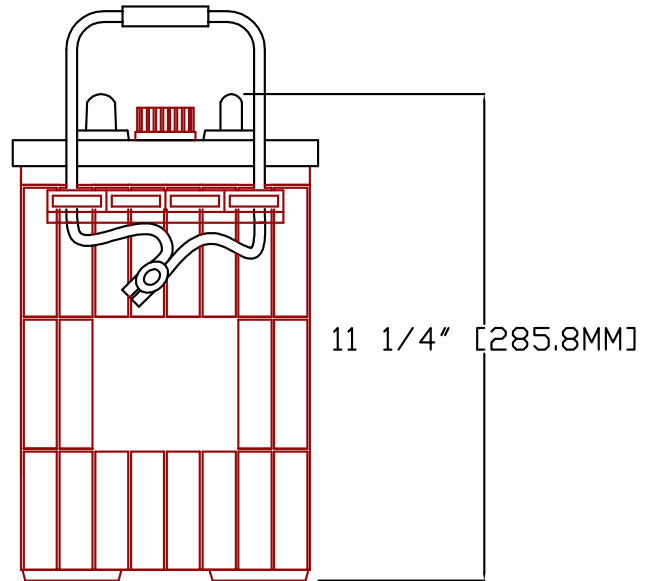

# Rolls

SERIES	MODEL	VOLTAGE	WARRANTY	20 HR RATE	100 HR RATE	TERMINAL TYPE	LENGTH		WIDTH		HEIGHT		WEIGHT	
							inches	mm	inches	mm	inches	mm	lbs	kg
4000	6 FS 260	6 V	1 YEAR	262	348	UNIV	12 1/4"	#VALUE!	7 1/8 "	181 mm	11 1/4 "	286 mm	90.0 lbs	40.82 kg

1.0		3 CELL / 6VOLT	66.0 lbs	29.94 kg	6 FS 260.DWG	16-10-2014	<a href="http://WWW.ROLLSBATTERY.COM">WWW.ROLLSBATTERY.COM</a> EMAIL: SALES@ROLLSBATTERY.COM PHONE: 1.800.681.9914
REV	JPEG NOT TO SCALE	DESCRIPTION	lbs	kg	DRAWING	DATE	
			DRY WEIGHT				