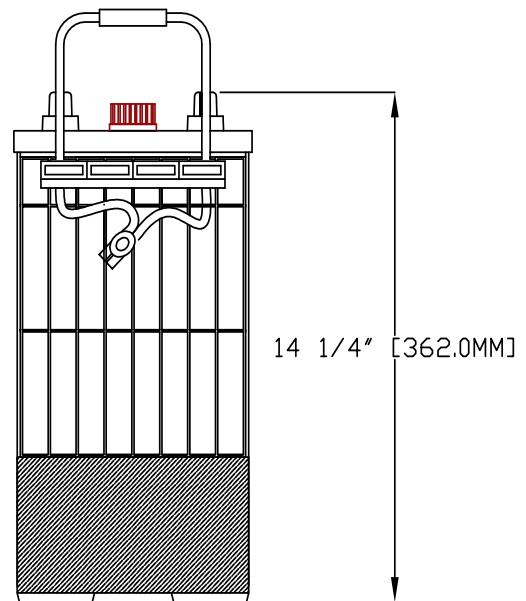

# Rolls

SERIES	MODEL	VOLTAGE	WARRANTY	20 HR RATE	100 HR RATE	TERMINAL TYPE	LENGTH		WIDTH		HEIGHT		WEIGHT	
							inches	mm	inches	mm	inches	mm	lbs	kg
4000	6 FS 300	6 V	7 YEAR	305	406	UNIV	12 1/4 "	311 mm	7 1/8 "	181 mm	14 1/4 "	362 mm	109.0 lbs	49.44 kg

1.0		3 CELL / 6 VOLT	85.0 lbs	38.56 kg	6 FS 300.DWG	01-10-2016	<a href="http://WWW.ROLLSBATTERY.COM">WWW.ROLLSBATTERY.COM</a> EMAIL: SALES@ROLLSBATTERY.COM PHONE: 1.800.681.9914
REV	JPEG NOT TO SCALE	DESCRIPTION	lbs	kg	DRAWING	DATE	
			DRY WEIGHT				