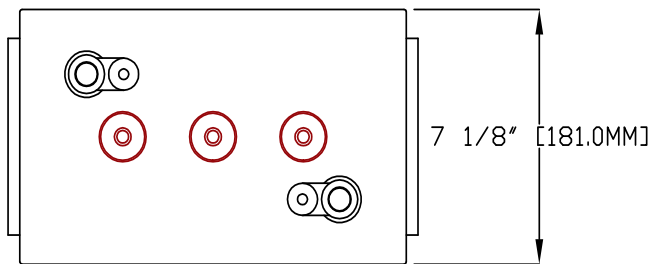

# Rolls

SERIES	MODEL	VOLTAGE	WARRANTY	20 HR RATE	100 HR RATE	TERMINAL TYPE	LENGTH		WIDTH		HEIGHT		WEIGHT	
							inches	mm	inches	mm	inches	mm	lbs	kg
4000	6 FS 300	6 V	7 YEAR	305	406	UNIV	12 1/4 "	311 mm	7 1/8 "	181 mm	14 1/4 "	362 mm	109.0 lbs	49.44 kg

1.0		3 CELL / 6 VOLT	85.0 lbs	38.56 kg	6 FS 300.DWG	01-10-2016	<a href="http://WWW.ROLLSBATTERY.COM">WWW.ROLLSBATTERY.COM</a> EMAIL: SALES@ROLLSBATTERY.COM PHONE: 1.800.681.9914
REV	JPEG NOT TO SCALE	DESCRIPTION	lbs	kg	DRAWING	DATE	
			DRY WEIGHT				