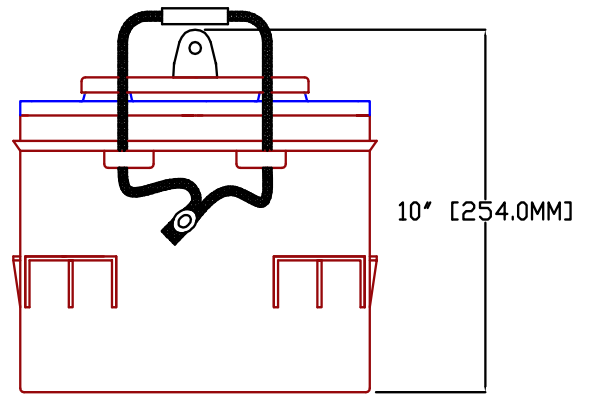

# Rolls

SERIES	MODEL	VOLTAGE	WARRANTY	20 HR RATE	100 HR RATE	TERMINAL TYPE	LENGTH		WIDTH		HEIGHT		WEIGHT	
							inches	mm	inches	mm	inches	mm	lbs	kg
4000	6 HHG 15DP	6 V	7 YEAR	550	732	FLAG	20 3/4 "	527 mm	11 "	279 mm	10 "	254 mm	172.0 lbs	78.02 kg

1.0		(2 x 6V parallel) 6 removable bolt-together cells coast guard approved box	135.0 lbs	61.23 kg	6 HHG 15DP.DWG	01-05-2014	<a href="http://WWW.ROLLSBATTERY.COM">WWW.ROLLSBATTERY.COM</a> EMAIL: SALES@ROLLSBATTERY.COM PHONE: 1.800.681.9914
REV	JPEG NOT TO SCALE	DESCRIPTION	lbs	kg	DRAWING	DATE	
			DRY WEIGHT				