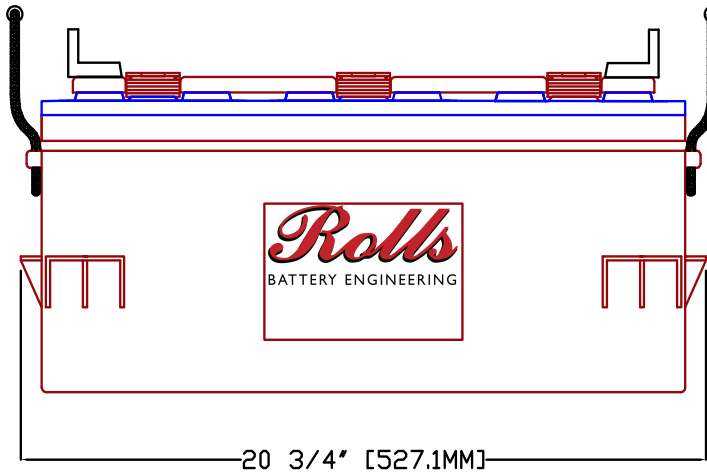

# Rolls

SERIES	MODEL	VOLTAGE	WARRANTY	20 HR RATE	100 HR RATE	TERMINAL TYPE	LENGTH		WIDTH		HEIGHT		WEIGHT	
							inches	mm	inches	mm	inches	mm	lbs	kg
4000	6 HHG 15DP	6 V	7 YEAR	550	732	FLAG	20 3/4 "	527 mm	11 "	279 mm	10 "	254 mm	172.0 lbs	78.02 kg

1.0		(2 x 6V parallel) 6 removable bolt-together cells coast guard approved box	135.0 lbs	61.23 kg	6 HHG 15DP.DWG	01-05-2014	<a href="http://WWW.ROLLSBATTERY.COM">WWW.ROLLSBATTERY.COM</a> EMAIL: SALES@ROLLSBATTERY.COM PHONE: 1.800.681.9914
REV	JPEG NOT TO SCALE	DESCRIPTION	lbs	kg	DRAWING	DATE	
			DRY WEIGHT				