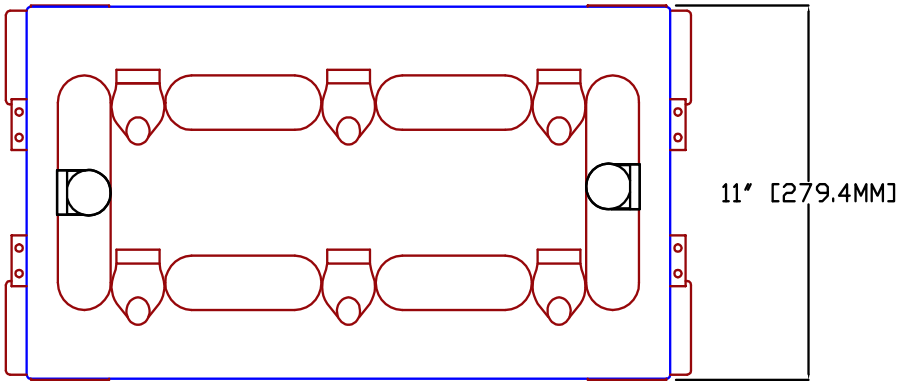

# Rolls

SERIES	MODEL	VOLTAGE	WARRANTY	20 HR RATE	100 HR RATE	TERMINAL TYPE	LENGTH		WIDTH		HEIGHT		WEIGHT	
							inches	mm	inches	mm	inches	mm	lbs	kg
4000	6 HHG 15DP	6 V	7 YEAR	550	732	FLAG	20 3/4 "	527 mm	11 "	279 mm	10 "	254 mm	172.0 lbs	78.02 kg

1.0		(2 x 6V parallel) 6 removable bolt-together cells coast guard approved box	135.0 lbs	61.23 kg	6 HHG 15DP.DWG	01-05-2014	<a href="http://WWW.ROLLSBATTERY.COM">WWW.ROLLSBATTERY.COM</a> EMAIL: SALES@ROLLSBATTERY.COM PHONE: 1.800.681.9914
REV	JPEG NOT TO SCALE	DESCRIPTION	lbs	kg	DRAWING	DATE	
			DRY WEIGHT				