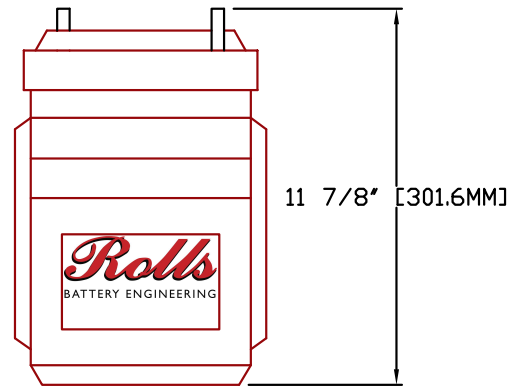

# Rolls

SERIES	MODEL	VOLTAGE	WARRANTY	20 HR RATE	100 HR RATE	TERMINAL TYPE	LENGTH		WIDTH		HEIGHT		WEIGHT	
							inches	mm	inches	mm	inches	mm	lbs	kg
4000	6 HHG 31P	6 V	7 YEAR	344	458	FLAG RR	20 3/4 "	527 mm	8 "	203 mm	11 7/8 "	302 mm	125.0 lbs	56.70 kg