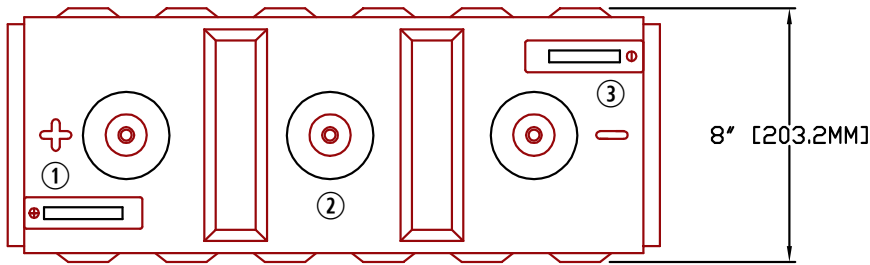

# Rolls

SERIES	MODEL	VOLTAGE	WARRANTY	20 HR RATE	100 HR RATE	TERMINAL TYPE	LENGTH		WIDTH		HEIGHT		WEIGHT	
							inches	mm	inches	mm	inches	mm	lbs	kg
4000	6 HHG 31P	6 V	7 YEAR	344	458	FLAG RR	20 3/4 "	527 mm	8 "	203 mm	11 7/8 "	302 mm	125.0 lbs	56.70 kg