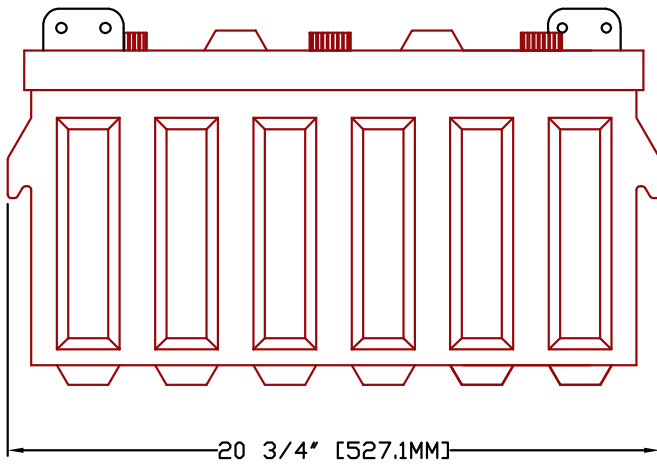

# Rolls

SERIES	MODEL	VOLTAGE	WARRANTY	20 HR RATE	100 HR RATE	TERMINAL TYPE	LENGTH		WIDTH		HEIGHT		WEIGHT	
							inches	mm	inches	mm	inches	mm	lbs	kg
4000	6 HHG 31P	6 V	7 YEAR	344	458	FLAG RR	20 3/4 "	527 mm	8 "	203 mm	11 7/8 "	302 mm	125.0 lbs	56.70 kg