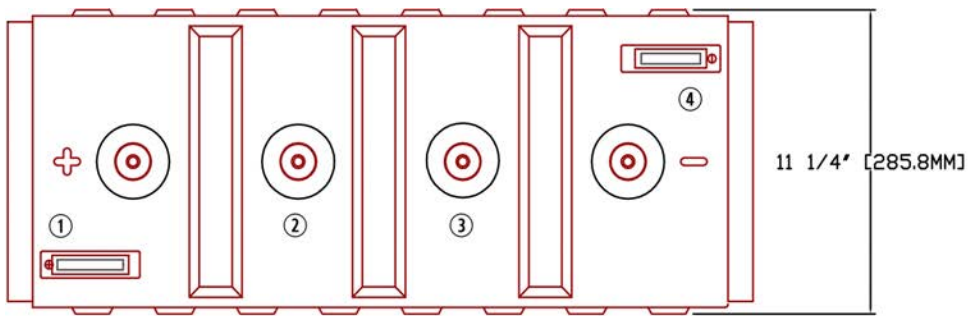

Rolls

SERIES	MODEL	VOLTAGE	WARRANTY	20 HR RATE	100 HR RATE	TERMINAL TYPE	LENGTH		WIDTH		HEIGHT		WEIGHT	
							inches	mm	inches	mm	inches	mm	lbs	kg
5000	8 CS 25P	8 V	10 YEAR	820	1156	FLAG	28 1/4 "	718 mm	11 1/4 "	286 mm	18 1/4 "	464 mm	424.0 lbs	192.32 kg

1.0		4 CELL / 8 VOLT	342.0 lbs	155.13 kg	8 CS 25P.DWG	16-10-2014	WWW.ROLLSBATTERY.COM EMAIL: SALES@ROLLSBATTERY.COM PHONE: 1.800.681.9914
REV	JPEG NOT TO SCALE	DESCRIPTION	lbs	kg	DRAWING	DATE	
			DRY WEIGHT				