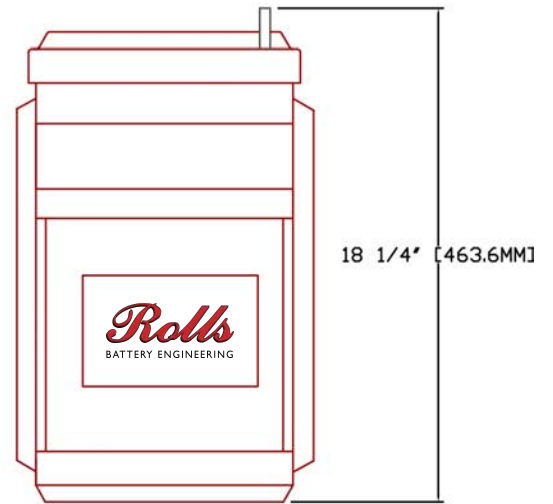

Rolls

SERIES	MODEL	VOLTAGE	WARRANTY	20 HR RATE	100 HR RATE	TERMINAL TYPE	LENGTH		WIDTH		HEIGHT		WEIGHT	
							inches	mm	inches	mm	inches	mm	lbs	kg
5000	8 CS 25P	8 V	10 YEAR	820	1156	FLAG	28 1/4 "	718 mm	11 1/4 "	286 mm	18 1/4 "	464 mm	424.0 lbs	192.32 kg

1.0		4 CELL / 8 VOLT	342.0 lbs	155.13 kg	8 CS 25P.DWG	16-10-2014	WWW.ROLLSBATTERY.COM EMAIL: SALES@ROLLSBATTERY.COM PHONE: 1.800.681.9914
REV	JPEG NOT TO SCALE	DESCRIPTION	lbs	kg	DRAWING	DATE	
			DRY WEIGHT				