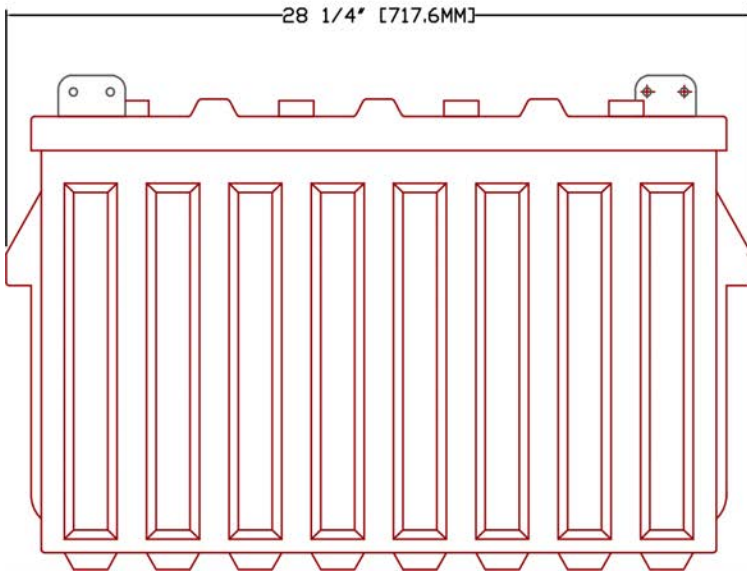

Rolls

SERIES	MODEL	VOLTAGE	WARRANTY	20 HR RATE	100 HR RATE	TERMINAL TYPE	LENGTH		WIDTH		HEIGHT		WEIGHT	
							inches	mm	inches	mm	inches	mm	lbs	kg
5000	8 CS 25P	8 V	10 YEAR	820	1156	FLAG	28 1/4 "	718 mm	11 1/4 "	286 mm	18 1/4 "	464 mm	424.0 lbs	192.32 kg

1.0		4 CELL / 8 VOLT	342.0 lbs	155.13 kg	8 CS 25P.DWG	16-10-2014	WWW.ROLLSBATTERY.COM EMAIL: SALES@ROLLSBATTERY.COM PHONE: 1.800.681.9914
REV	JPEG NOT TO SCALE	DESCRIPTION	lbs	kg	DRAWING	DATE	
			DRY WEIGHT				