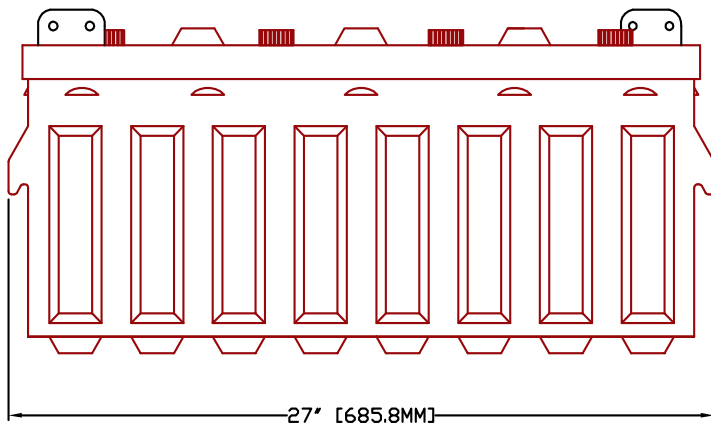

Rolls

SERIES	MODEL	VOLTAGE	WARRANTY	20 HR RATE	100 HR RATE	TERMINAL TYPE	LENGTH		WIDTH		HEIGHT		WEIGHT	
							inches	mm	inches	mm	inches	mm	lbs	kg
4000	8 EHG 31P	8 V	7 YEAR	410	545	FLAG RR	27 "	686 mm	8 "	203 mm	12 3/4 "	324 mm	178.0 lbs	80.74 kg

1.0		4 CELL / 8VOLT	138.0 lbs	62.60 kg	8 EHG 31P.DWG	01-05-2014	WWW.ROLLSBATTERY.COM EMAIL: SALES@ROLLSBATTERY.COM PHONE: 1.800.681.9914
REV	JPEG NOT TO SCALE	DESCRIPTION	lbs	kg	DRAWING	DATE	
			DRY WEIGHT				