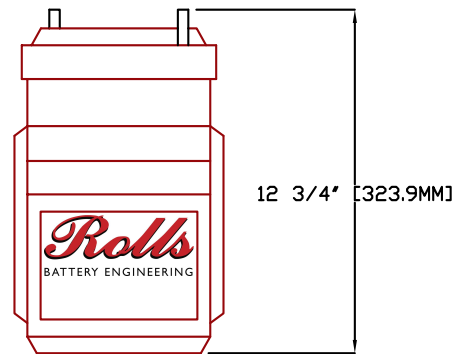

Rolls

SERIES	MODEL	VOLTAGE	WARRANTY	20 HR RATE	100 HR RATE	TERMINAL TYPE	LENGTH		WIDTH		HEIGHT		WEIGHT	
							inches	mm	inches	mm	inches	mm	lbs	kg
4000	8 EHG 31P	8 V	7 YEAR	410	545	FLAG RR	27 "	686 mm	8 "	203 mm	12 3/4 "	324 mm	178.0 lbs	80.74 kg