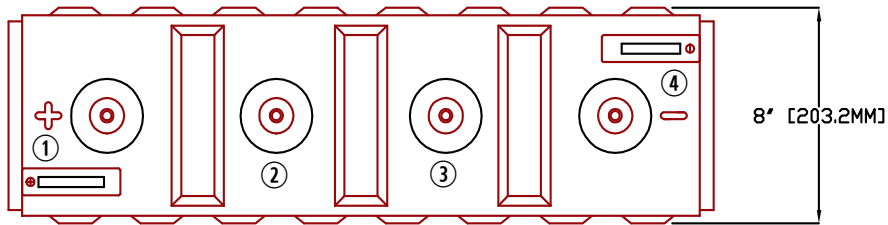

Rolls

SERIES	MODEL	VOLTAGE	WARRANTY	20 HR RATE	100 HR RATE	TERMINAL TYPE	LENGTH		WIDTH		HEIGHT		WEIGHT	
							inches	mm	inches	mm	inches	mm	lbs	kg
4000	8 EHG 31P	8 V	7 YEAR	410	545	FLAG RR	27 "	686 mm	8 "	203 mm	12 3/4 "	324 mm	178.0 lbs	80.74 kg