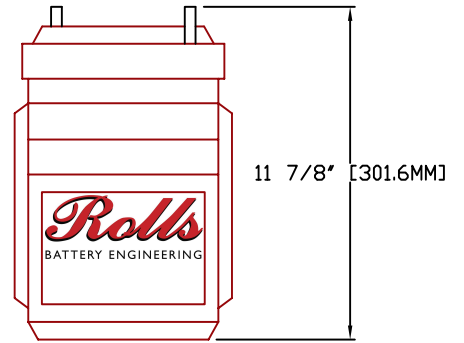

# Rolls

SERIES	MODEL	VOLTAGE	WARRANTY	20 HR RATE	100 HR RATE	TERMINAL TYPE	LENGTH		WIDTH		HEIGHT		WEIGHT	
							inches	mm	inches	mm	inches	mm	lbs	kg
4000	8 HHG 31P	8 V	7 YEAR	344	458	FLAG RR	27 "	686 mm	8 "	203 mm	11 7/8 "	302 mm	167.0 lbs	75.75 kg