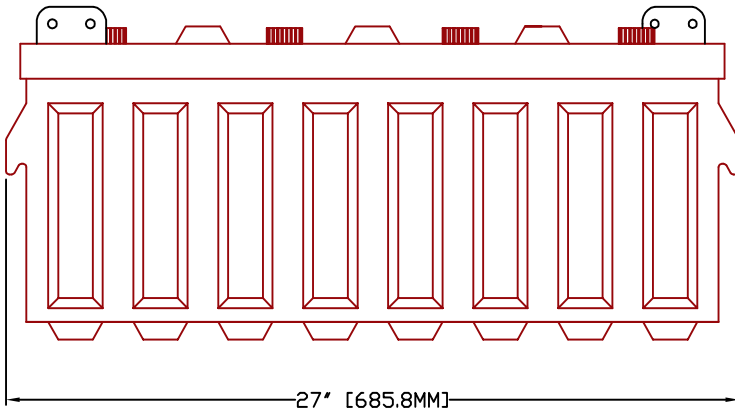

# Rolls

SERIES	MODEL	VOLTAGE	WARRANTY	20 HR RATE	100 HR RATE	TERMINAL TYPE	LENGTH		WIDTH		HEIGHT		WEIGHT	
							inches	mm	inches	mm	inches	mm	lbs	kg
4000	8 HHG 31P	8 V	7 YEAR	344	458	FLAG RR	27 "	686 mm	8 "	203 mm	11 7/8 "	302 mm	167.0 lbs	75.75 kg