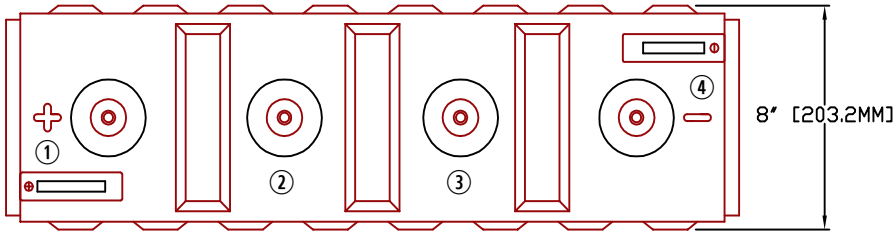

# Rolls

SERIES	MODEL	VOLTAGE	WARRANTY	20 HR RATE	100 HR RATE	TERMINAL TYPE	LENGTH		WIDTH		HEIGHT		WEIGHT	
							inches	mm	inches	mm	inches	mm	lbs	kg
4000	8 HHG 31P	8 V	7 YEAR	344	458	FLAG RR	27 "	686 mm	8 "	203 mm	11 7/8 "	302 mm	167.0 lbs	75.75 kg