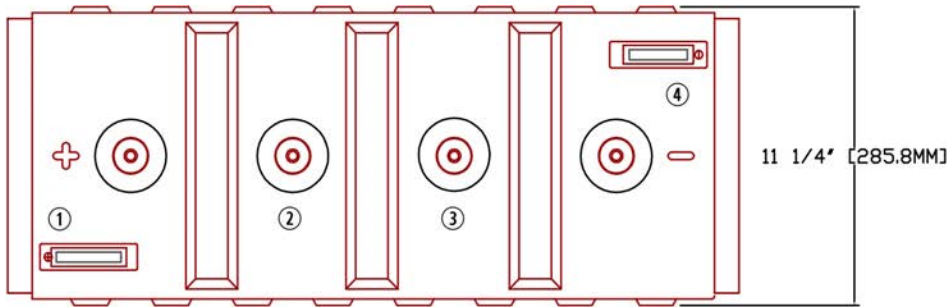

Rolls

SERIES	MODEL	VOLTAGE	WARRANTY	20 HR RATE	100 HR RATE	TERMINAL TYPE	LENGTH		WIDTH		HEIGHT		WEIGHT	
							inches	mm	inches	mm	inches	mm	lbs	kg
5000	8 NS 33P	8 V	10 YEAR	655	924	FLAG	28 1/4 "	718 mm	11 1/4 "	286 mm	18 1/4 "	464 mm	352.0 lbs	159.66 kg

1.0		4 CELL / 8 VOLT	250.0 lbs	113.40 kg	8 NS 33P.DWG	16-10-2014	WWW.ROLLSBATTERY.COM EMAIL: SALES@ROLLSBATTERY.COM PHONE: 1.800.681.9914
REV	JPEG NOT TO SCALE	DESCRIPTION	lbs	kg	DRAWING	DATE	
			DRY WEIGHT				