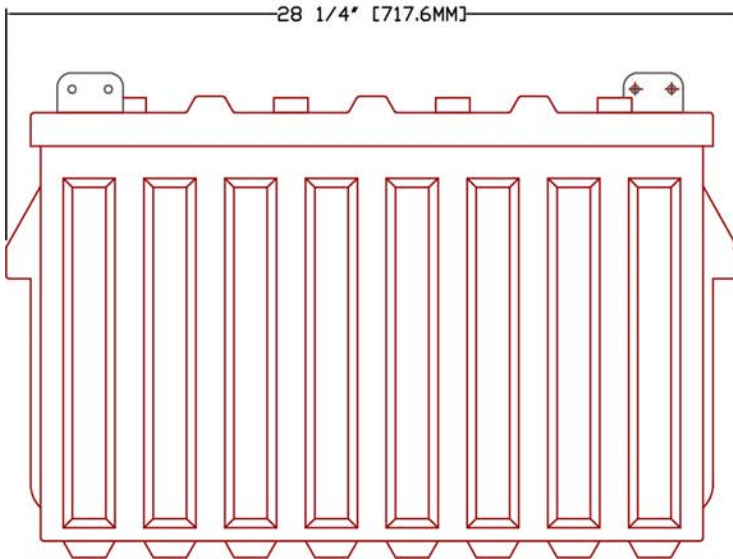

Rolls

SERIES	MODEL	VOLTAGE	WARRANTY	20 HR RATE	100 HR RATE	TERMINAL TYPE	LENGTH		WIDTH		HEIGHT		WEIGHT	
							inches	mm	inches	mm	inches	mm	lbs	kg
5000	8 NS 33P	8 V	10 YEAR	655	924	FLAG	28 1/4 "	718 mm	11 1/4 "	286 mm	18 1/4 "	464 mm	352.0 lbs	159.66 kg

1.0		4 CELL / 8 VOLT	250.0 lbs	113.40 kg	8 NS 33P.DWG	16-10-2014	WWW.ROLLSBATTERY.COM EMAIL: SALES@ROLLSBATTERY.COM PHONE: 1.800.681.9914
REV	JPEG NOT TO SCALE	DESCRIPTION	lbs	kg	DRAWING	DATE	
			DRY WEIGHT				