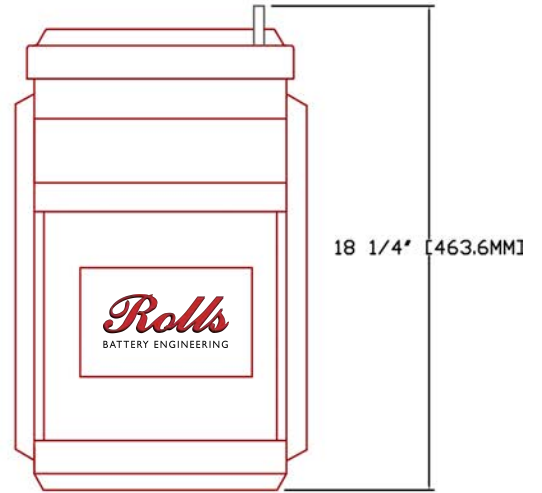

Rolls

SERIES	MODEL	VOLTAGE	WARRANTY	20 HR RATE	100 HR RATE	TERMINAL TYPE	LENGTH		WIDTH		HEIGHT		WEIGHT	
							inches	mm	inches	mm	inches	mm	lbs	kg
5000	8 NS 33P	8 V	10 YEAR	655	924	FLAG	28 1/4 "	718 mm	11 1/4 "	286 mm	18 1/4 "	464 mm	352.0 lbs	159.66 kg

1.0		4 CELL / 8 VOLT	250.0 lbs	113.40 kg	8 NS 33P.DWG	16-10-2014	WWW.ROLLSBATTERY.COM EMAIL: SALES@ROLLSBATTERY.COM PHONE: 1.800.681.9914
REV	JPEG NOT TO SCALE	DESCRIPTION	lbs	kg	DRAWING	DATE	
			DRY WEIGHT				