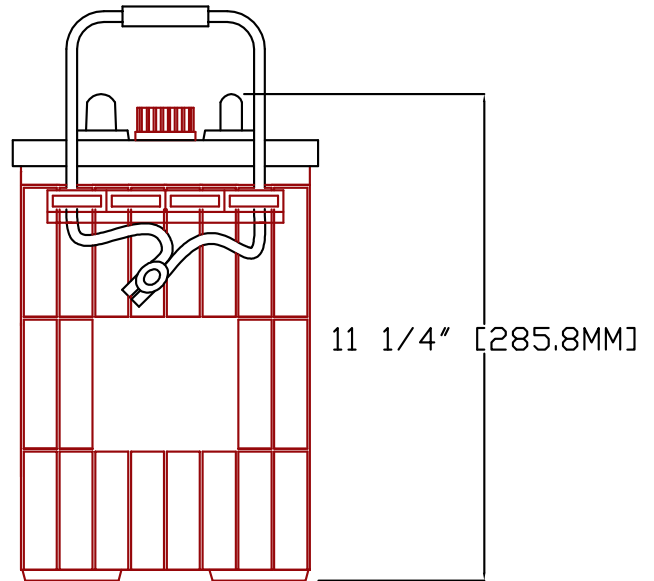

# Rolls

SERIES	MODEL	VOLTAGE	WARRANTY	20 HR RATE	100 HR RATE	TERMINAL TYPE	LENGTH		WIDTH		HEIGHT		WEIGHT	
							inches	mm	inches	mm	inches	mm	lbs	kg
4000	EIGH 262	6 V	7 YEAR	262	348	UNIV	12 1/4"	#VALUE!	7 1/8 "	181 mm	11 1/4 "	286 mm	90.0 lbs	40.82 kg

1.0		3 CELL / 6VOLT	66.0 lbs	29.94 kg	EIGH 262.DWG	16-10-2014	<a href="http://WWW.ROLLSBATTERY.COM">WWW.ROLLSBATTERY.COM</a> EMAIL: SALES@ROLLSBATTERY.COM PHONE: 1.800.681.9914
REV	JPEG NOT TO SCALE	DESCRIPTION	lbs	kg	DRAWING	DATE	
			DRY WEIGHT				