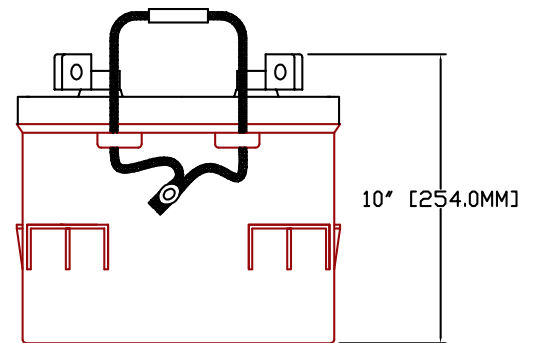

Rolls

SERIES	MODEL	VOLTAGE	WARRANTY	20 HR RATE	100 HR RATE	TERMINAL TYPE	LENGTH		WIDTH		HEIGHT		WEIGHT	
							inches	mm	inches	mm	inches	mm	lbs	kg
4000	HT 8D	12V	7 YEAR	221	294	AUTO	20 3/4 "	527 mm	11 "	279 mm	10 "	254 mm	164.0 lbs	74.39 kg

1.0		coast guard approved battery box	117.0 lbs	53.07 kg	HT 8D.DWG	01-05-2014	WWW.ROLLSBATTERY.COM EMAIL: SALES@ROLLSBATTERY.COM PHONE: 1.800.681.9914
REV	JPEG NOT TO SCALE	DESCRIPTION	lbs	kg	DRAWING	DATE	
			DRY WEIGHT				