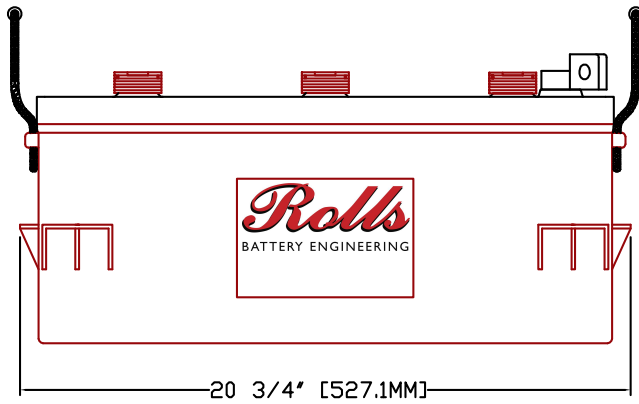

Rolls

SERIES	MODEL	VOLTAGE	WARRANTY	20 HR RATE	100 HR RATE	TERMINAL TYPE	LENGTH		WIDTH		HEIGHT		WEIGHT	
							inches	mm	inches	mm	inches	mm	lbs	kg
4000	HT 8D	12V	7 YEAR	221	294	AUTO	20 3/4 "	527 mm	11 "	279 mm	10 "	254 mm	164.0 lbs	74.39 kg