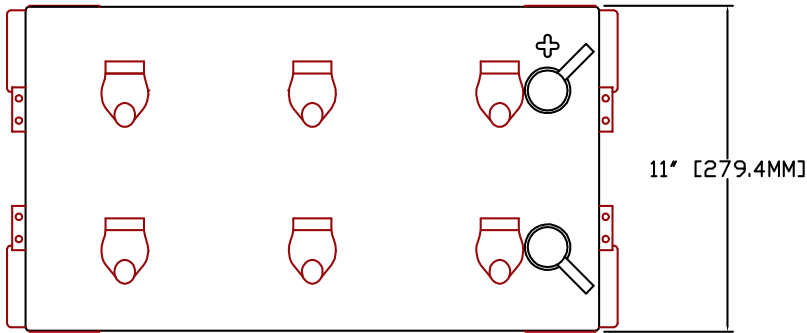

Rolls

SERIES	MODEL	VOLTAGE	WARRANTY	20 HR RATE	100 HR RATE	TERMINAL TYPE	LENGTH		WIDTH		HEIGHT		WEIGHT	
							inches	mm	inches	mm	inches	mm	lbs	kg
4000	HT 8D	12V	7 YEAR	221	294	AUTO	20 3/4 "	527 mm	11 "	279 mm	10 "	254 mm	164.0 lbs	74.39 kg