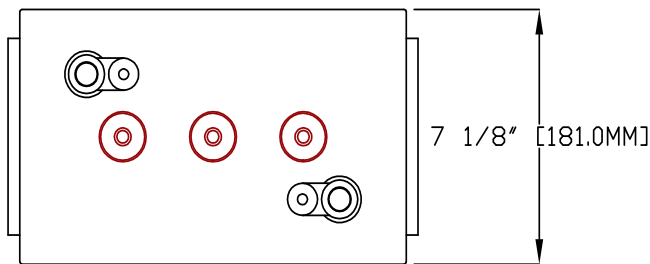

Rolls

SERIES	MODEL	VOLTAGE	WARRANTY	20 HR RATE	100 HR RATE	TERMINAL TYPE	LENGTH		WIDTH		HEIGHT		WEIGHT	
							inches	mm	inches	mm	inches	mm	lbs	kg
4000	NS 305	6 V	7 YEAR	305	406	UNIV	12 1/4 "	311 mm	7 1/8 "	181 mm	14 1/4 "	362 mm	109.0 lbs	49.44 kg

1.0		3 CELL / 6 VOLT	85.0 lbs	38.56 kg	NS 305.DWG	01-10-2016	WWW.ROLLSBATTERY.COM EMAIL: SALES@ROLLSBATTERY.COM PHONE: 1.800.681.9914
REV	JPEG NOT TO SCALE	DESCRIPTION	lbs	kg	DRAWING	DATE	
			DRY WEIGHT				