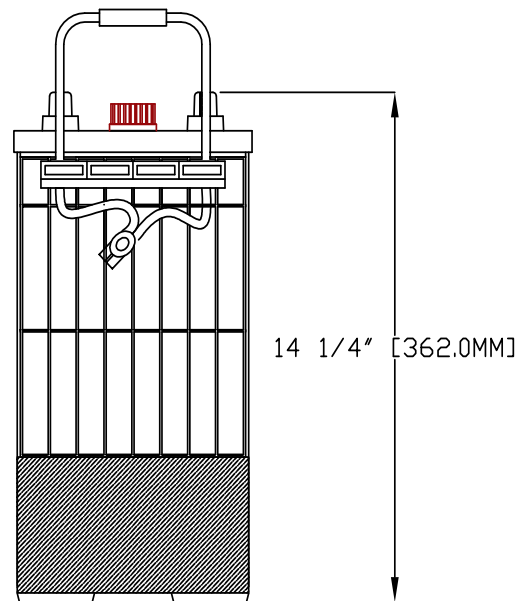

Rolls

SERIES	MODEL	VOLTAGE	WARRANTY	20 HR RATE	100 HR RATE	TERMINAL TYPE	LENGTH		WIDTH		HEIGHT		WEIGHT	
							inches	mm	inches	mm	inches	mm	lbs	kg
4000	NS 305	6 V	7 YEAR	305	406	UNIV	12 1/4 "	311 mm	7 1/8 "	181 mm	14 1/4 "	362 mm	109.0 lbs	49.44 kg

1.0		3 CELL / 6 VOLT	85.0 lbs	38.56 kg	NS 305.DWG	01-10-2016	WWW.ROLLSBATTERY.COM EMAIL: SALES@ROLLSBATTERY.COM PHONE: 1.800.681.9914
REV	JPEG NOT TO SCALE	DESCRIPTION	lbs	kg	DRAWING	DATE	
			DRY WEIGHT				