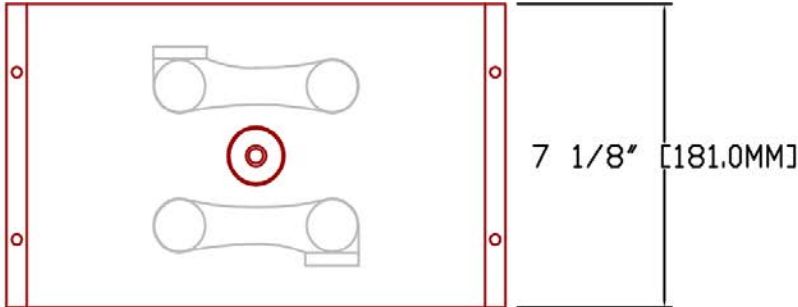

Rolls

SERIES	MODEL	VOLTAGE	WARRANTY	20 HR RATE	100 HR RATE	TERMINAL TYPE	LENGTH		WIDTH		HEIGHT		WEIGHT	
							inches	mm	inches	mm	inches	mm	lbs	kg
4500	S-1400EX	2V	7 YEAR	1000	1408	2V L-16	12 1/2 "	318 mm	7 1/8 "	181 mm	17 "	432 mm	127.5 lbs	57.83 kg

1.0		1 CELL / 2VOLT L-16	93.0 lbs	42.18 kg	S-1400EX.DWG	01-05-2014	WWW.ROLLSBATTERY.COM EMAIL: SALES@ROLLSBATTERY.COM PHONE: 1.800.681.9914
REV	JPEG NOT TO SCALE	DESCRIPTION	lbs	kg	DRAWING	DATE	
			DRY WEIGHT				