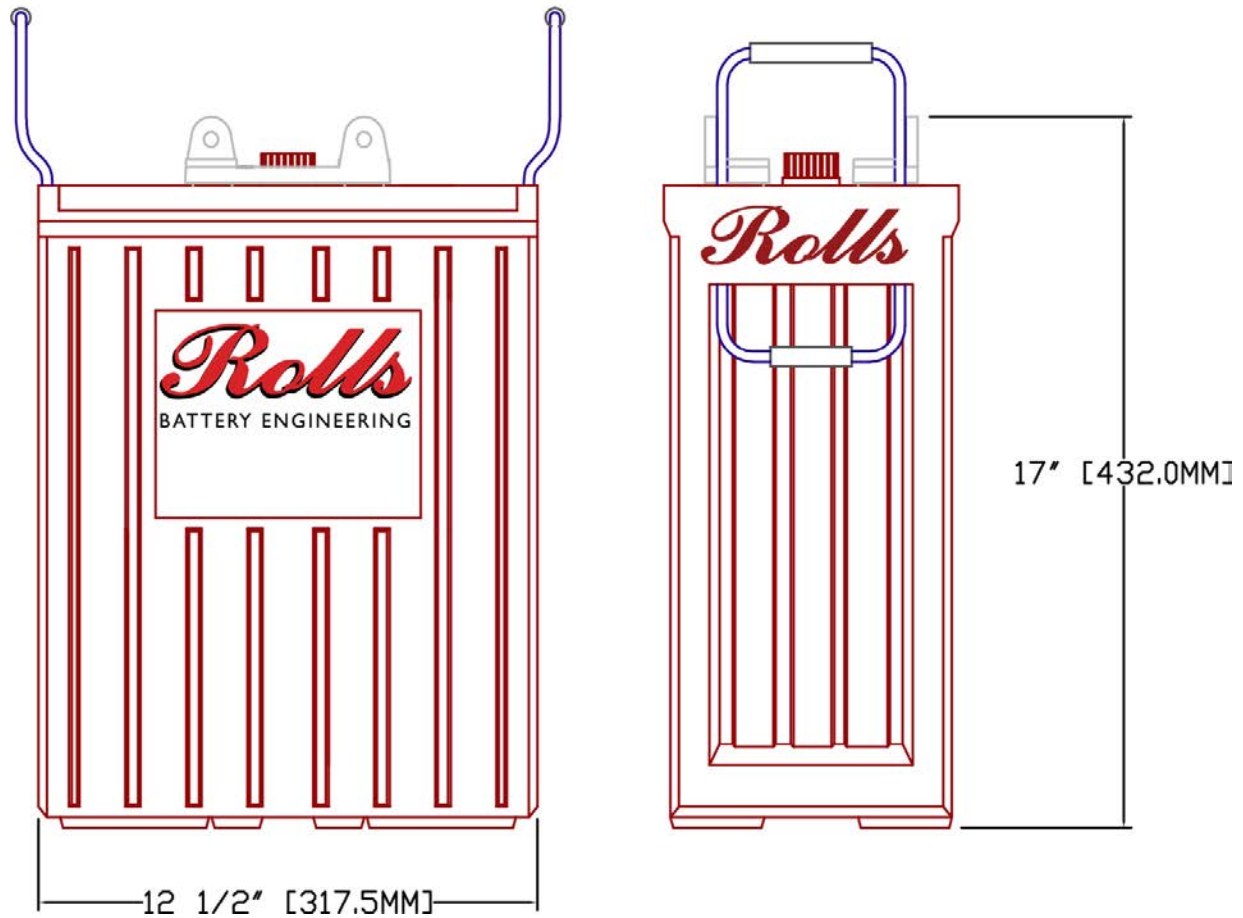

Rolls

SERIES	MODEL	VOLTAGE	WARRANTY	20 HR RATE	100 HR RATE	TERMINAL TYPE	LENGTH		WIDTH		HEIGHT		WEIGHT	
							inches	mm	inches	mm	inches	mm	lbs	kg
4500	S-1400EX	2V	7 YEAR	1000	1408	2V L-16	12 1/2 "	318 mm	7 1/8 "	181 mm	17 "	432 mm	127.5 lbs	57.83 kg

1.0		1 CELL / 2VOLT L-16	93.0 lbs	42.18 kg	S-1400EX.DWG	01-05-2014	WWW.ROLLSBATTERY.COM EMAIL: SALES@ROLLSBATTERY.COM PHONE: 1.800.681.9914
REV	JPEG NOT TO SCALE	DESCRIPTION	lbs	kg	DRAWING	DATE	
			DRY WEIGHT				