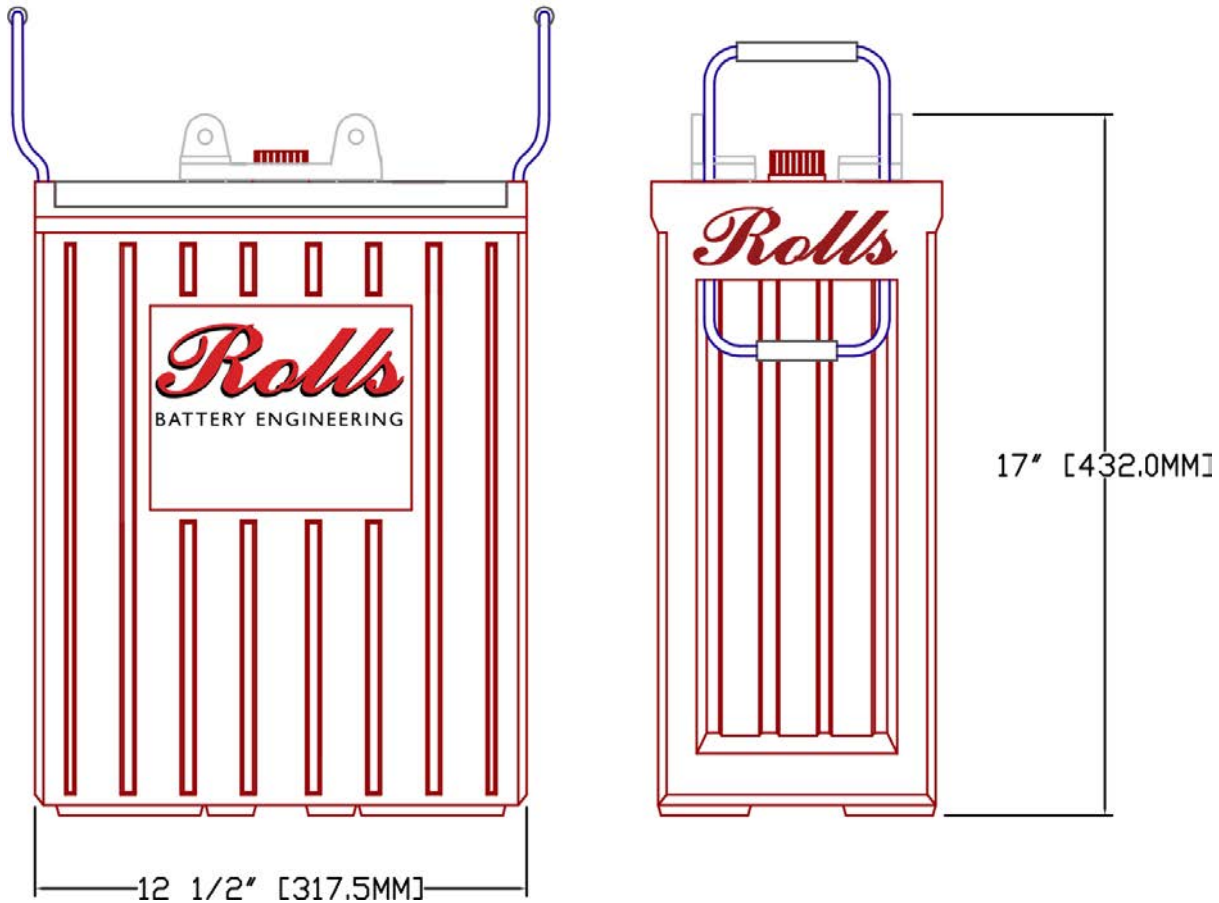

Rolls

SERIES	MODEL	VOLTAGE	WARRANTY	20 HR RATE	100 HR RATE	TERMINAL TYPE	LENGTH		WIDTH		HEIGHT		WEIGHT	
							inches	mm	inches	mm	inches	mm	lbs	kg
4000	S-1450	2V	7 YEAR	1124	1452	2V L-16	12 1/2 "	318 mm	7 1/8 "	181 mm	17 "	432 mm	120.0 lbs	54.43 kg

1.0		1 CELL / 2VOLT L-16	85.0 lbs	38.56 kg	S-1450.DWG	01-05-2014	WWW.ROLLSBATTERY.COM EMAIL: SALES@ROLLSBATTERY.COM PHONE: 1.800.681.9914
REV	JPEG NOT TO SCALE	DESCRIPTION	lbs	kg	DRAWING	DATE	
			DRY WEIGHT				