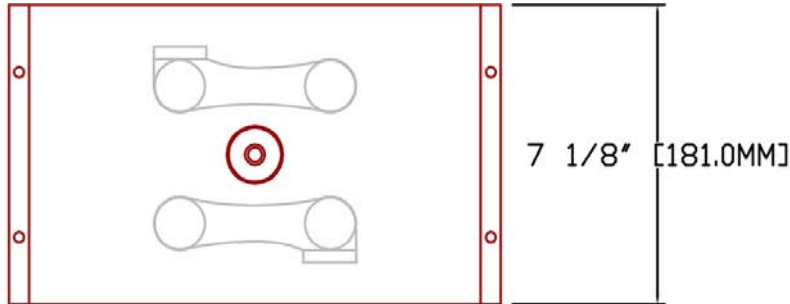

Rolls

SERIES	MODEL	VOLTAGE	WARRANTY	20 HR RATE	100 HR RATE	TERMINAL TYPE	LENGTH		WIDTH		HEIGHT		WEIGHT	
							inches	mm	inches	mm	inches	mm	lbs	kg
4000	S-1450	2V	7 YEAR	1124	1452	2V L-16	12 1/2 "	318 mm	7 1/8 "	181 mm	17 "	432 mm	120.0 lbs	54.43 kg

1.0		1 CELL / 2VOLT L-16	85.0 lbs	38.56 kg	S-1450.DWG	01-05-2014	WWW.ROLLSBATTERY.COM EMAIL: SALES@ROLLSBATTERY.COM PHONE: 1.800.681.9914
REV	JPEG NOT TO SCALE	DESCRIPTION	lbs	kg	DRAWING	DATE	
			DRY WEIGHT				