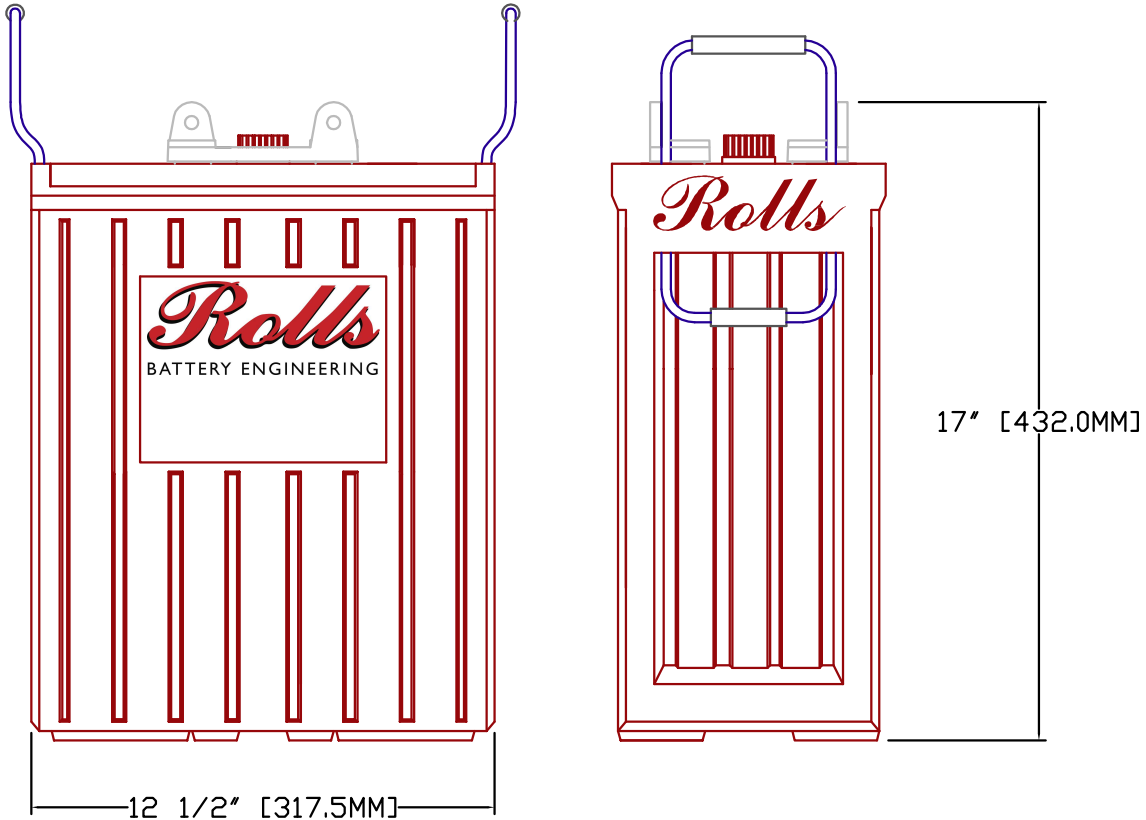

Rolls

SERIES	MODEL	VOLTAGE	WARRANTY	20 HR RATE	100 HR RATE	TERMINAL TYPE	LENGTH		WIDTH		HEIGHT		WEIGHT	
							inches	mm	inches	mm	inches	mm	lbs	kg
4000	S-1860	2V	7 YEAR	1445	1869	2V L-16	12 1/2 "	318 mm	7 1/8 "	181 mm	17 "	432 mm	131.0 lbs	59.42 kg

1.0		1 CELL / 2VOLT L-16	96.0 lbs	43.54 kg	S-1860.DWG	01-05-2014	WWW.ROLLSBATTERY.COM EMAIL: SALES@ROLLSBATTERY.COM PHONE: 1.800.681.9914
REV	JPEG NOT TO SCALE	DESCRIPTION	lbs	kg	DRAWING	DATE	
			DRY WEIGHT				