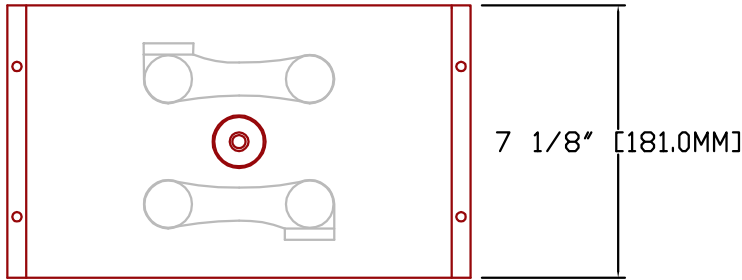

Rolls

SERIES	MODEL	VOLTAGE	WARRANTY	20 HR RATE	100 HR RATE	TERMINAL TYPE	LENGTH		WIDTH		HEIGHT		WEIGHT	
							inches	mm	inches	mm	inches	mm	lbs	kg
4000	S-1860	2V	7 YEAR	1445	1869	2V L-16	12 1/2 "	318 mm	7 1/8 "	181 mm	17 "	432 mm	131.0 lbs	59.42 kg

1.0		1 CELL / 2VOLT L-16	96.0 lbs	43.54 kg	S-1860.DWG	01-05-2014	WWW.ROLLSBATTERY.COM EMAIL: SALES@ROLLSBATTERY.COM PHONE: 1.800.681.9914
REV	JPEG NOT TO SCALE	DESCRIPTION	lbs	kg	DRAWING	DATE	
			DRY WEIGHT				