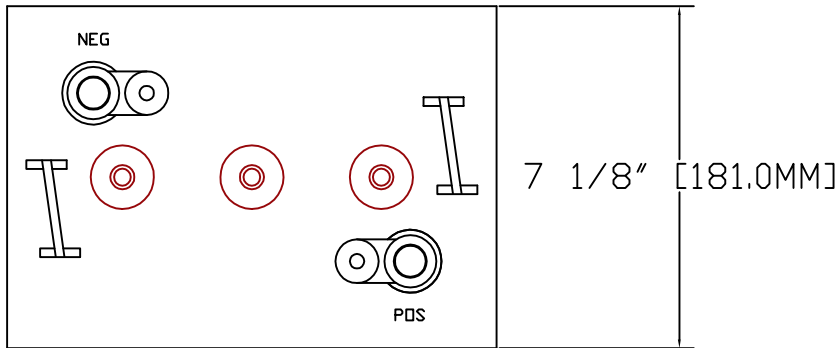

Rolls

SERIES	MODEL	VOLTAGE	WARRANTY	20 HR RATE	100 HR RATE	TERMINAL TYPE	LENGTH		WIDTH		HEIGHT		WEIGHT	
							inches	mm	inches	mm	inches	mm	lbs	kg
4000	S-290	6V	7 YEAR	220	290	AUTO	10 13/16 "	275 mm	7 1/8 "	181 mm	11 "	279 mm	68.0 lbs	30.84 kg