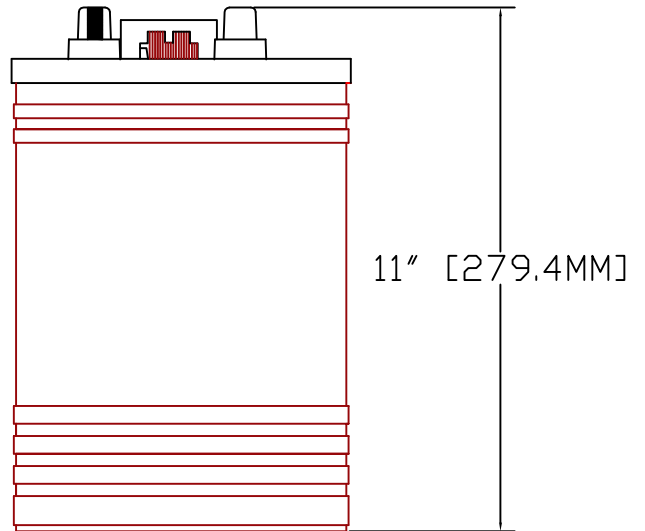

Rolls

SERIES	MODEL	VOLTAGE	WARRANTY	20 HR RATE	100 HR RATE	TERMINAL TYPE	LENGTH		WIDTH		HEIGHT		WEIGHT	
							inches	mm	inches	mm	inches	mm	lbs	kg
4000	S-290	6V	7 YEAR	220	290	AUTO	10 13/16 "	275 mm	7 1/8 "	181 mm	11 "	279 mm	68.0 lbs	30.84 kg