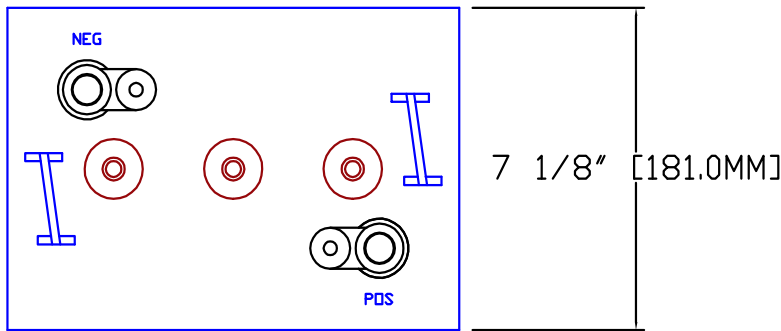

# Rolls

SERIES	MODEL	VOLTAGE	WARRANTY	20 HR RATE	100 HR RATE	TERMINAL TYPE	LENGTH		WIDTH		HEIGHT		WEIGHT	
							inches	mm	inches	mm	inches	mm	lbs	kg
4000	S-330	6V	7 YEAR	250	333	AUTO	10 13/16 "	275 mm	7 1/8 "	181 mm	11 2/5 "	290 mm	79.0 lbs	35.83 kg