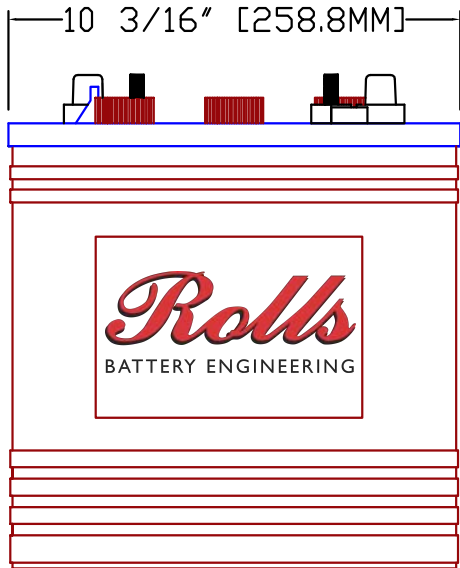

# Rolls

SERIES	MODEL	VOLTAGE	WARRANTY	20 HR RATE	100 HR RATE	TERMINAL TYPE	LENGTH		WIDTH		HEIGHT		WEIGHT	
							inches	mm	inches	mm	inches	mm	lbs	kg
4000	S-330	6V	7 YEAR	250	333	AUTO	10 13/16 "	275 mm	7 1/8 "	181 mm	11 2/5 "	290 mm	79.0 lbs	35.83 kg