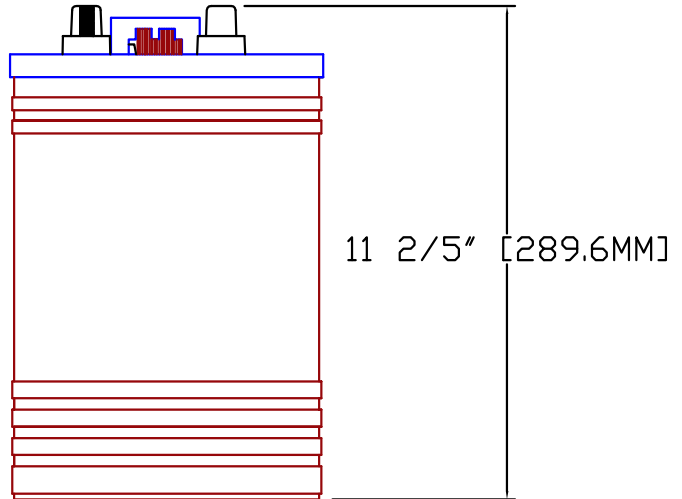

# Rolls

SERIES	MODEL	VOLTAGE	WARRANTY	20 HR RATE	100 HR RATE	TERMINAL TYPE	LENGTH		WIDTH		HEIGHT		WEIGHT	
							inches	mm	inches	mm	inches	mm	lbs	kg
4000	S-330	6V	7 YEAR	250	333	AUTO	10 13/16 "	275 mm	7 1/8 "	181 mm	11 2/5 "	290 mm	79.0 lbs	35.83 kg