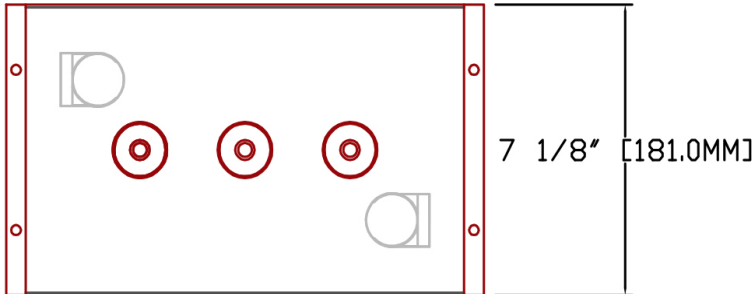

# Rolls

SERIES	MODEL	VOLTAGE	WARRANTY	20 HR RATE	100 HR RATE	TERMINAL TYPE	LENGTH		WIDTH		HEIGHT		WEIGHT	
							inches	mm	inches	mm	inches	mm	lbs	kg
4000	S-480	6 V	7 YEAR	375	486	L-16	12 1/2 "	318 mm	7 1/8 "	181 mm	16 3/4 "	425 mm	113.0 lbs	51.26 kg

1.0		3 CELL / 6VOLT L-16	81.0 lbs	36.74 kg	S-480.DWG	01-05-2014	<a href="http://WWW.ROLLSBATTERY.COM">WWW.ROLLSBATTERY.COM</a> EMAIL: SALES@ROLLSBATTERY.COM PHONE: 1.800.681.9914
REV	JPEG NOT TO SCALE	DESCRIPTION	lbs	kg	DRAWING	DATE	
			DRY WEIGHT				