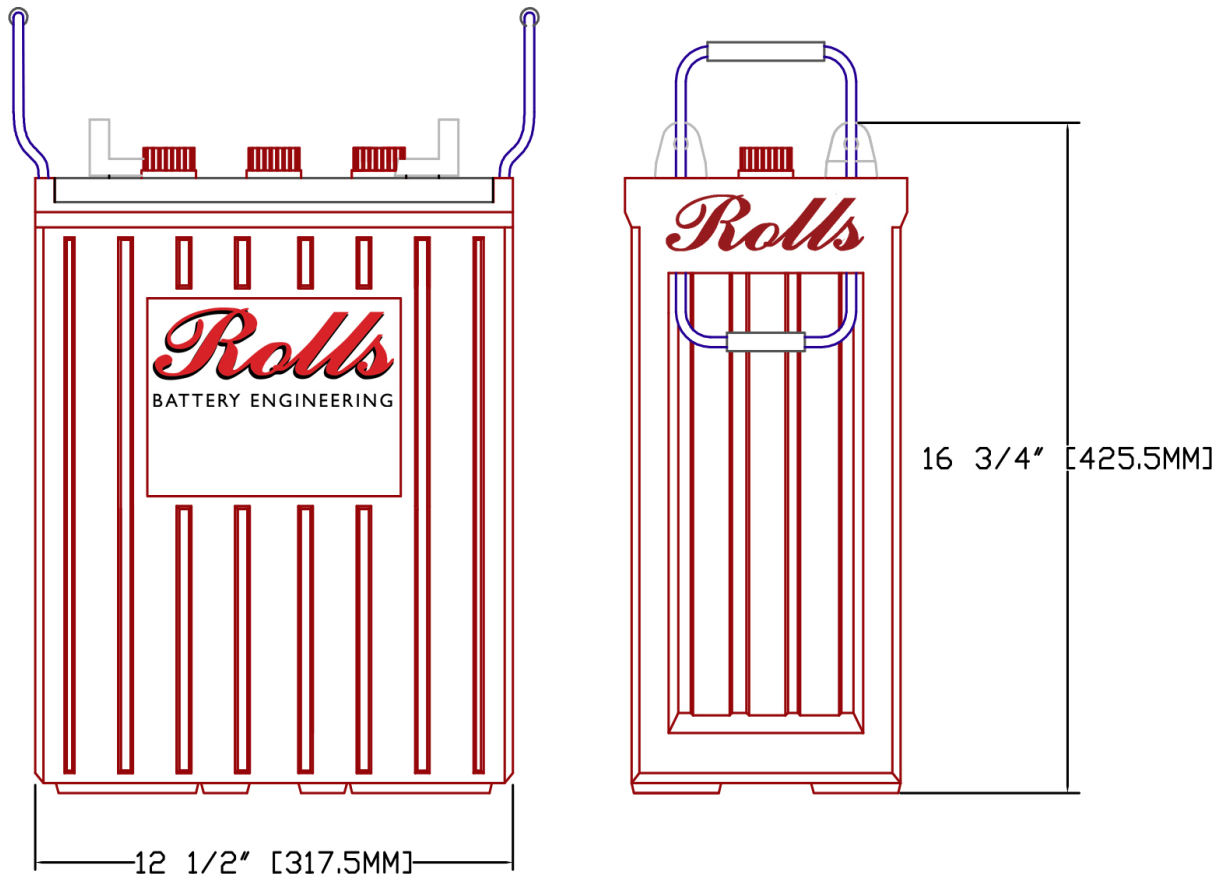

# Rolls

SERIES	MODEL	VOLTAGE	WARRANTY	20 HR RATE	100 HR RATE	TERMINAL TYPE	LENGTH		WIDTH		HEIGHT		WEIGHT	
							inches	mm	inches	mm	inches	mm	lbs	kg
4000	S-480	6 V	7 YEAR	375	486	L-16	12 1/2 "	318 mm	7 1/8 "	181 mm	16 3/4 "	425 mm	113.0 lbs	51.26 kg