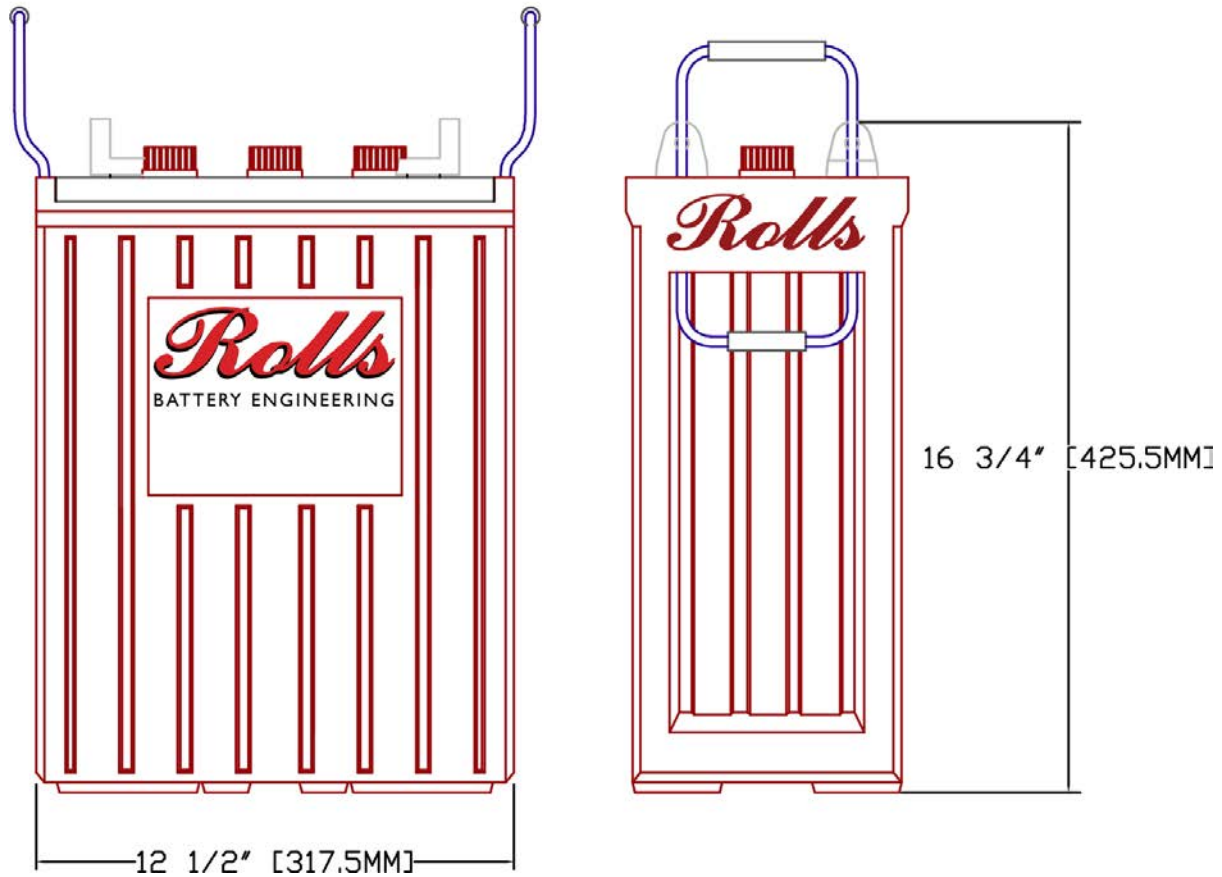

Rolls

SERIES	MODEL	VOLTAGE	WARRANTY	20 HR RATE	100 HR RATE	TERMINAL TYPE	LENGTH		WIDTH		HEIGHT		WEIGHT	
							inches	mm	inches	mm	inches	mm	lbs	kg
4000	S-550	6 V	7 YEAR	428	554	L-16	12 1/2 "	318 mm	7 1/8 "	181 mm	16 3/4 "	425 mm	123.0 lbs	55.79 kg