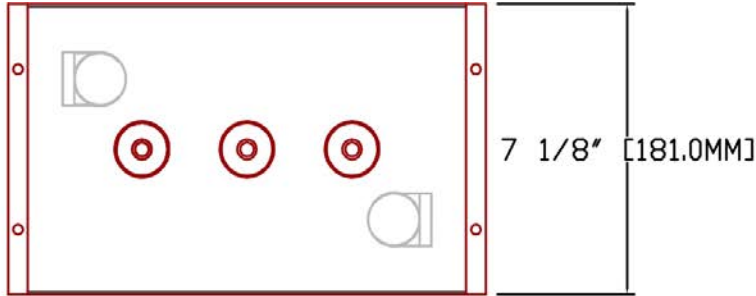

Rolls

SERIES	MODEL	VOLTAGE	WARRANTY	20 HR RATE	100 HR RATE	TERMINAL TYPE	LENGTH		WIDTH		HEIGHT		WEIGHT	
							inches	mm	inches	mm	inches	mm	lbs	kg
4000	S-550	6 V	7 YEAR	428	554	L-16	12 1/2 "	318 mm	7 1/8 "	181 mm	16 3/4 "	425 mm	123.0 lbs	55.79 kg

1.0		3 CELL / 6VOLT L-16	94.0 lbs	42.64 kg	S-550.DWG	01-05-2014	WWW.ROLLSBATTERY.COM EMAIL: SALES@ROLLSBATTERY.COM PHONE: 1.800.681.9914
REV	JPEG NOT TO SCALE	DESCRIPTION	lbs	kg	DRAWING	DATE	
			DRY WEIGHT				