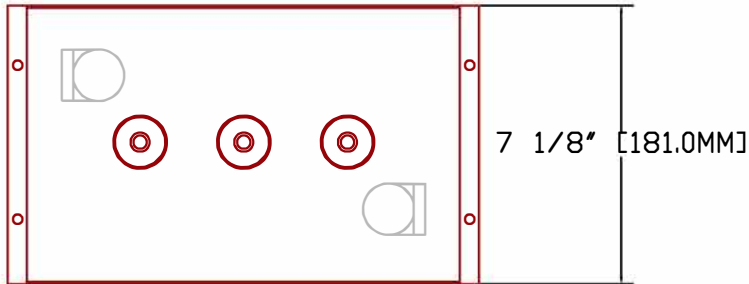

Rolls

SERIES	MODEL	VOLTAGE	WARRANTY	20 HR RATE	100 HR RATE	TERMINAL TYPE	LENGTH		WIDTH		HEIGHT		WEIGHT	
							inches	mm	inches	mm	inches	mm	lbs	kg
4000	S-605	6V	7 YEAR	468	605	L-16	12 1/2 "	318 mm	7 1/8 "	181 mm	16 3/4 "	425 mm	125.0 lbs	56.7 kg

1.0		3 CELL / 6VOLT	99 lbs	44.91 kg	S-605.DWG	01-10-2016	WWW.ROLLSBATTERY.COM EMAIL: SALES@ROLLSBATTERY.COM PHONE: 1.800.681.9914
REV	JPEG NOT TO SCALE	DESCRIPTION	lbs	kg	DRAWING	DATE	
			DRY WEIGHT				