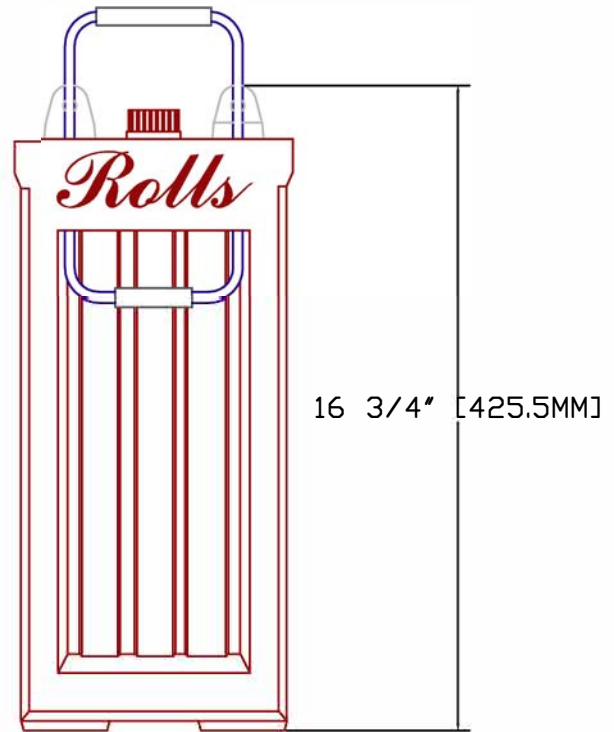

Rolls

SERIES	MODEL	VOLTAGE	WARRANTY	20 HR RATE	100 HR RATE	TERMINAL TYPE	LENGTH		WIDTH		HEIGHT		WEIGHT	
							inches	mm	inches	mm	inches	mm	lbs	kg
4000	S-605	6V	7 YEAR	468	605	L-16	12 1/2 "	318 mm	7 1/8 "	181 mm	16 3/4 "	425 mm	125.0 lbs	56.7 kg

1.0		3 CELL / 6VOLT	99 lbs	44.91 kg	S-605.DWG	01-10-2016	WWW.ROLLSBATTERY.COM EMAIL: SALES@ROLLSBATTERY.COM PHONE: 1.800.681.9914
REV	JPEG NOT TO SCALE	DESCRIPTION	lbs	kg	DRAWING	DATE	
			DRY WEIGHT				