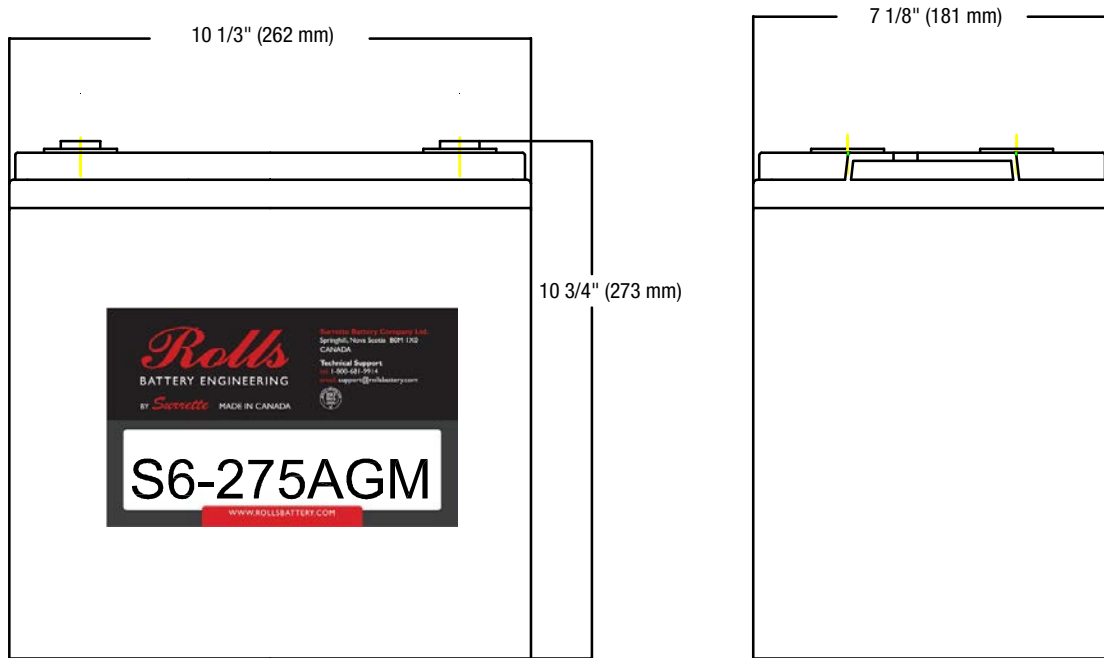

# Rolls

SERIES	MODEL	VOLTAGE	WARRANTY	20 HR RATE	100 HR RATE	TERMINAL TYPE	LENGTH		WIDTH		HEIGHT		WEIGHT	
							inches	mm	inches	mm	inches	mm	lbs	kg
AGM-S	S6-275AGM	6 V	5 YEAR	250	275	M8-TP8	10 1/3 "	262 mm	7 1/8 "	181 mm	10 3/4 "	273 mm	77.2 lbs	35.02 kg