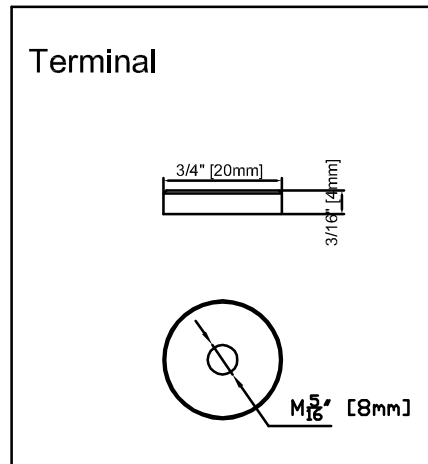

1.0		6 VOLT AGM	S6-275AGM.DWG	01-06-2015	WWW.ROLLSBATTERY.COM EMAIL: SALES@ROLLSBATTERY.COM PHONE: 1.800.681.9914
REV	JPEG NOT TO SCALE	DESCRIPTION	DRAWING	DATE