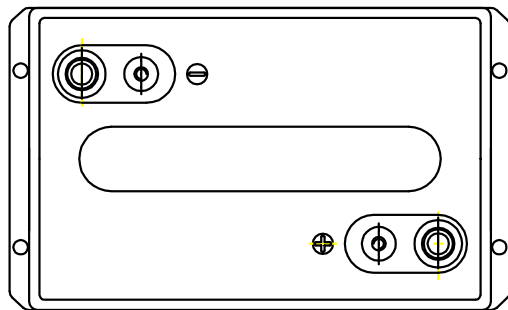

Rolls

SERIES	MODEL	VOLTAGE	WARRANTY	20 HR RATE	100 HR RATE	TERMINAL TYPE	LENGTH		WIDTH		HEIGHT		WEIGHT	
							inches	mm	inches	mm	inches	mm	lbs	kg
AGM-S	S6-370AGM	6 V	5 YEAR	335	370	M8-TP8	11 3/5 "	295 mm	7 "	178 mm	10 3/4 "	273 mm	103.0 lbs	46.72 kg