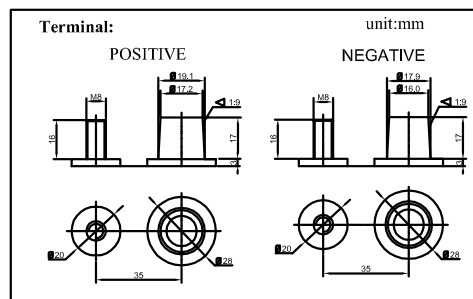

Rolls

SERIES	MODEL	VOLTAGE	WARRANTY	20 HR RATE	100 HR RATE	TERMINAL TYPE	LENGTH		WIDTH		HEIGHT		WEIGHT	
							inches	mm	inches	mm	inches	mm	lbs	kg
AGM-S	S6-370AGM	6 V	5 YEAR	335	370	M8-TP8	11 3/5 "	295 mm	7 "	178 mm	10 3/4 "	273 mm	103.0 lbs	46.72 kg