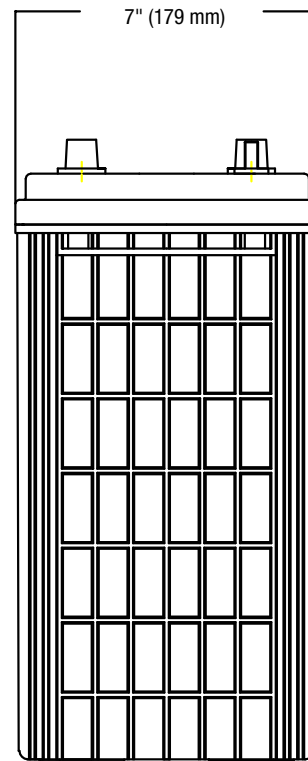

Rolls

SERIES	MODEL	VOLTAGE	WARRANTY	20 HR RATE	100 HR RATE	TERMINAL TYPE	LENGTH		WIDTH		HEIGHT		WEIGHT	
							inches	mm	inches	mm	inches	mm	lbs	kg
AGM-S	S6-370AGM	6 V	5 YEAR	335	370	M8-TP8	11 3/5 "	295 mm	7 "	178 mm	10 3/4 "	273 mm	103.0 lbs	46.72 kg