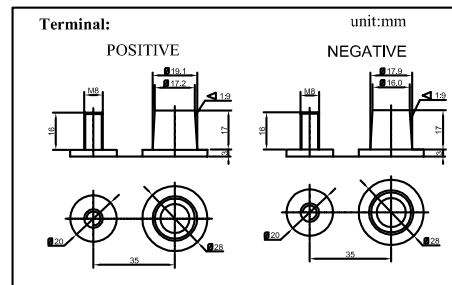

1.0		6 VOLT AGM	S6-460AGM.DWG	01-06-2015	WWW.ROLLSBATTERY.COM EMAIL: SALES@ROLLSBATTERY.COM PHONE: 1.800.681.9914
REV	JPEG NOT TO SCALE	DESCRIPTION	DRAWING	DATE