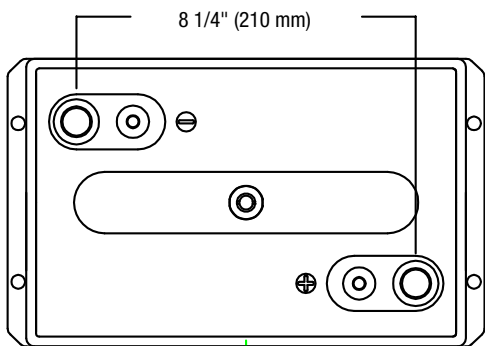

1.0		6 VOLT AGM	S6-460AGM.DWG	01-06-2015	WWW.ROLLSBATTERY.COM EMAIL: SALES@ROLLSBATTERY.COM PHONE: 1.800.681.9914
REV	JPEG NOT TO SCALE	DESCRIPTION	DRAWING	DATE