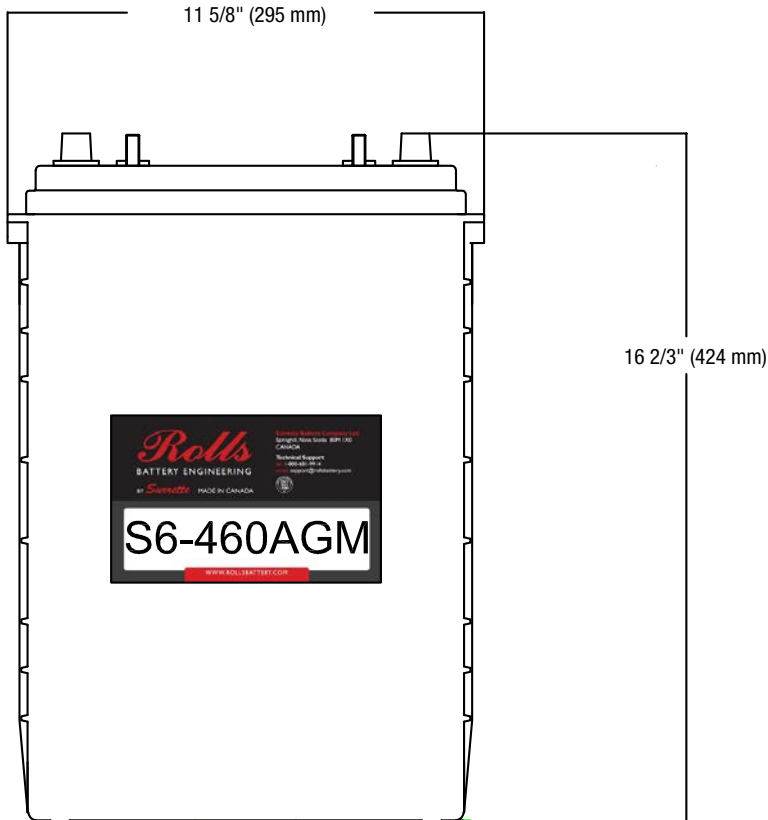

Rolls

SERIES	MODEL	VOLTAGE	WARRANTY	20 HR RATE	100 HR RATE	TERMINAL TYPE	LENGTH		WIDTH		HEIGHT		WEIGHT	
							inches	mm	inches	mm	inches	mm	lbs	kg
AGM-S	S6-460AGM	6 V	5 YEAR	415	460	DT	11 5/8 "	295 mm	7 "	178 mm	16 2/3 "	424 mm	123.0 lbs	55.79 kg