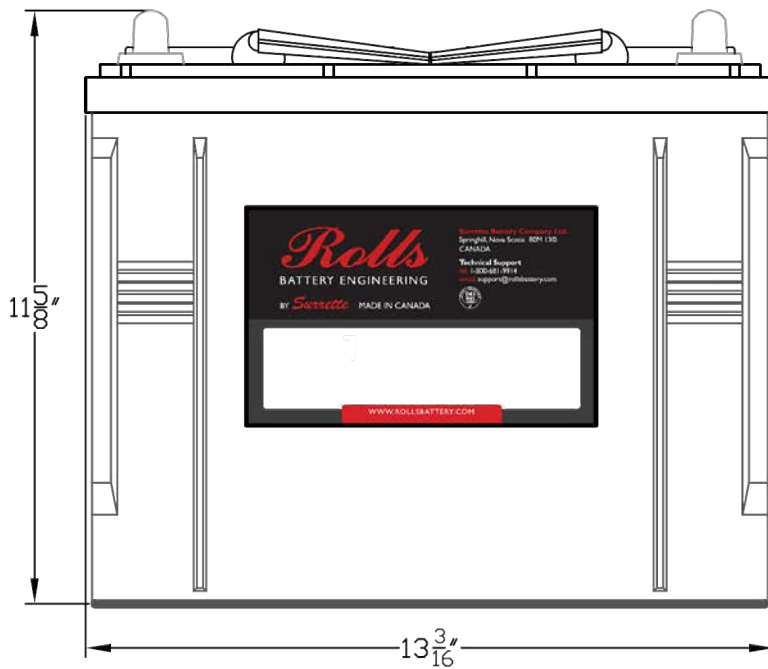

Rolls

SERIES	MODEL	VOLTAGE	WARRANTY	20 HR RATE	100 HR RATE	TERMINAL TYPE	LENGTH		WIDTH		HEIGHT		WEIGHT	
							inches	mm	inches	mm	inches	mm	lbs	kg
4000	T12 136	12 V	7 YEAR	136	181	AUTO	13 3/16 "	335 mm	6 3/4 "	171 mm	11 5/8 "	295 mm	90.0 lbs	40.82 kg

1.0		6 CELL / 12 VOLT	72.0 lbs	32.66 kg	T12 136.DWG	01-10-2016	WWW.ROLLSBATTERY.COM EMAIL: SALES@ROLLSBATTERY.COM PHONE: 1.800.681.9914
REV	JPEG NOT TO SCALE	DESCRIPTION	lbs	kg	DRAWING	DATE	
			DRY WEIGHT				