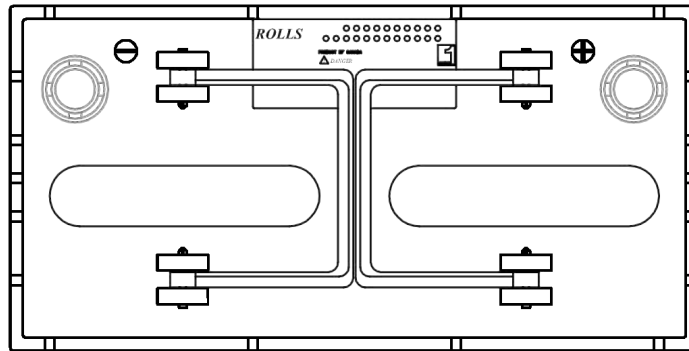

Rolls

SERIES	MODEL	VOLTAGE	WARRANTY	20 HR RATE	100 HR RATE	TERMINAL TYPE	LENGTH		WIDTH		HEIGHT		WEIGHT	
							inches	mm	inches	mm	inches	mm	lbs	kg
4000	T12 136	12 V	7 YEAR	136	181	AUTO	13 3/16 "	335 mm	6 3/4 "	171 mm	11 5/8 "	295 mm	90.0 lbs	40.82 kg

1.0		6 CELL / 12 VOLT	72.0 lbs	32.66 kg	T12 136.DWG	01-10-2016	WWW.ROLLSBATTERY.COM EMAIL: SALES@ROLLSBATTERY.COM PHONE: 1.800.681.9914
REV	JPEG NOT TO SCALE	DESCRIPTION	lbs	kg	DRAWING	DATE	
			DRY WEIGHT				