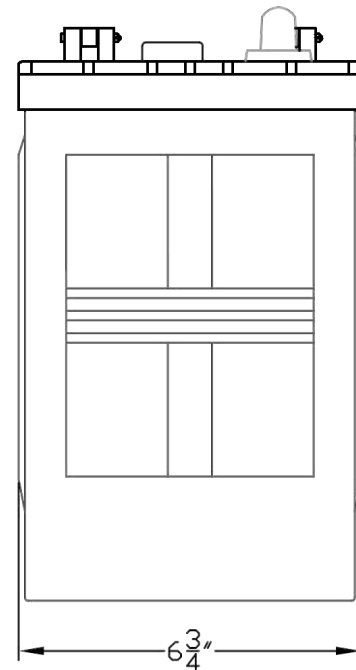

Rolls

SERIES	MODEL	VOLTAGE	WARRANTY	20 HR RATE	100 HR RATE	TERMINAL TYPE	LENGTH		WIDTH		HEIGHT		WEIGHT	
							inches	mm	inches	mm	inches	mm	lbs	kg
4000	T12 136	12 V	7 YEAR	136	181	AUTO	13 3/16 "	335 mm	6 3/4 "	171 mm	11 5/8 "	295 mm	90.0 lbs	40.82 kg

1.0		6 CELL / 12 VOLT	72.0 lbs	32.66 kg	T12 136.DWG	01-10-2016	WWW.ROLLSBATTERY.COM EMAIL: SALES@ROLLSBATTERY.COM PHONE: 1.800.681.9914
REV	JPEG NOT TO SCALE	DESCRIPTION	lbs	kg	DRAWING	DATE	
			DRY WEIGHT				