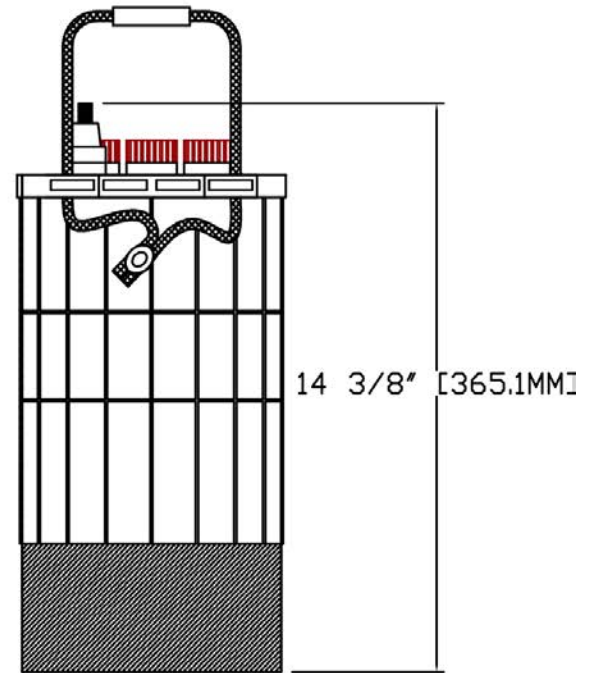

# Rolls

SERIES	MODEL	VOLTAGE	WARRANTY	20 HR RATE	100 HR RATE	TERMINAL TYPE	LENGTH		WIDTH		HEIGHT		WEIGHT	
							inches	mm	inches	mm	inches	mm	lbs	kg
4000	T12 250	12 V	7 YEAR	200	266	UNIV	15 3/8 "	391 mm	7 "	178 mm	14 3/8 "	365 mm	125.0 lbs	56.70 kg

1.0		6 CELL / 12VOLT	97.0 lbs	44.00 kg	T12 250.DWG	01-05-2014	<a href="http://WWW.ROLLSBATTERY.COM">WWW.ROLLSBATTERY.COM</a> EMAIL: SALES@ROLLSBATTERY.COM PHONE: 1.800.681.9914
REV	JPEG NOT TO SCALE	DESCRIPTION	lbs	kg	DRAWING	DATE	
			DRY WEIGHT				