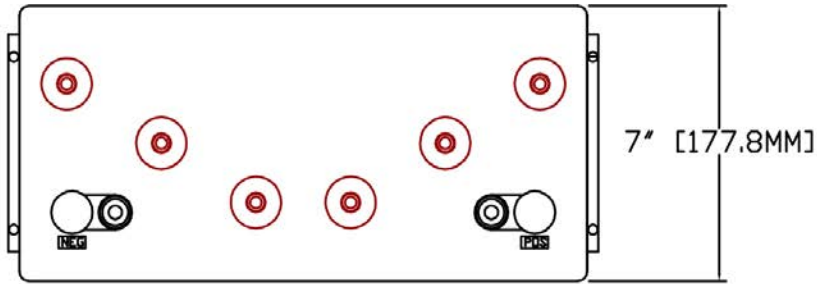

# Rolls

SERIES	MODEL	VOLTAGE	WARRANTY	20 HR RATE	100 HR RATE	TERMINAL TYPE	LENGTH		WIDTH		HEIGHT		WEIGHT	
							inches	mm	inches	mm	inches	mm	lbs	kg
4000	T12 250	12 V	7 YEAR	200	266	UNIV	15 3/8 "	391 mm	7 "	178 mm	14 3/8 "	365 mm	125.0 lbs	56.70 kg

1.0		6 CELL / 12VOLT	97.0 lbs	44.00 kg	T12 250.DWG	01-05-2014	<a href="http://WWW.ROLLSBATTERY.COM">WWW.ROLLSBATTERY.COM</a> EMAIL: SALES@ROLLSBATTERY.COM PHONE: 1.800.681.9914
REV	JPEG NOT TO SCALE	DESCRIPTION	lbs	kg	DRAWING	DATE	
			DRY WEIGHT				